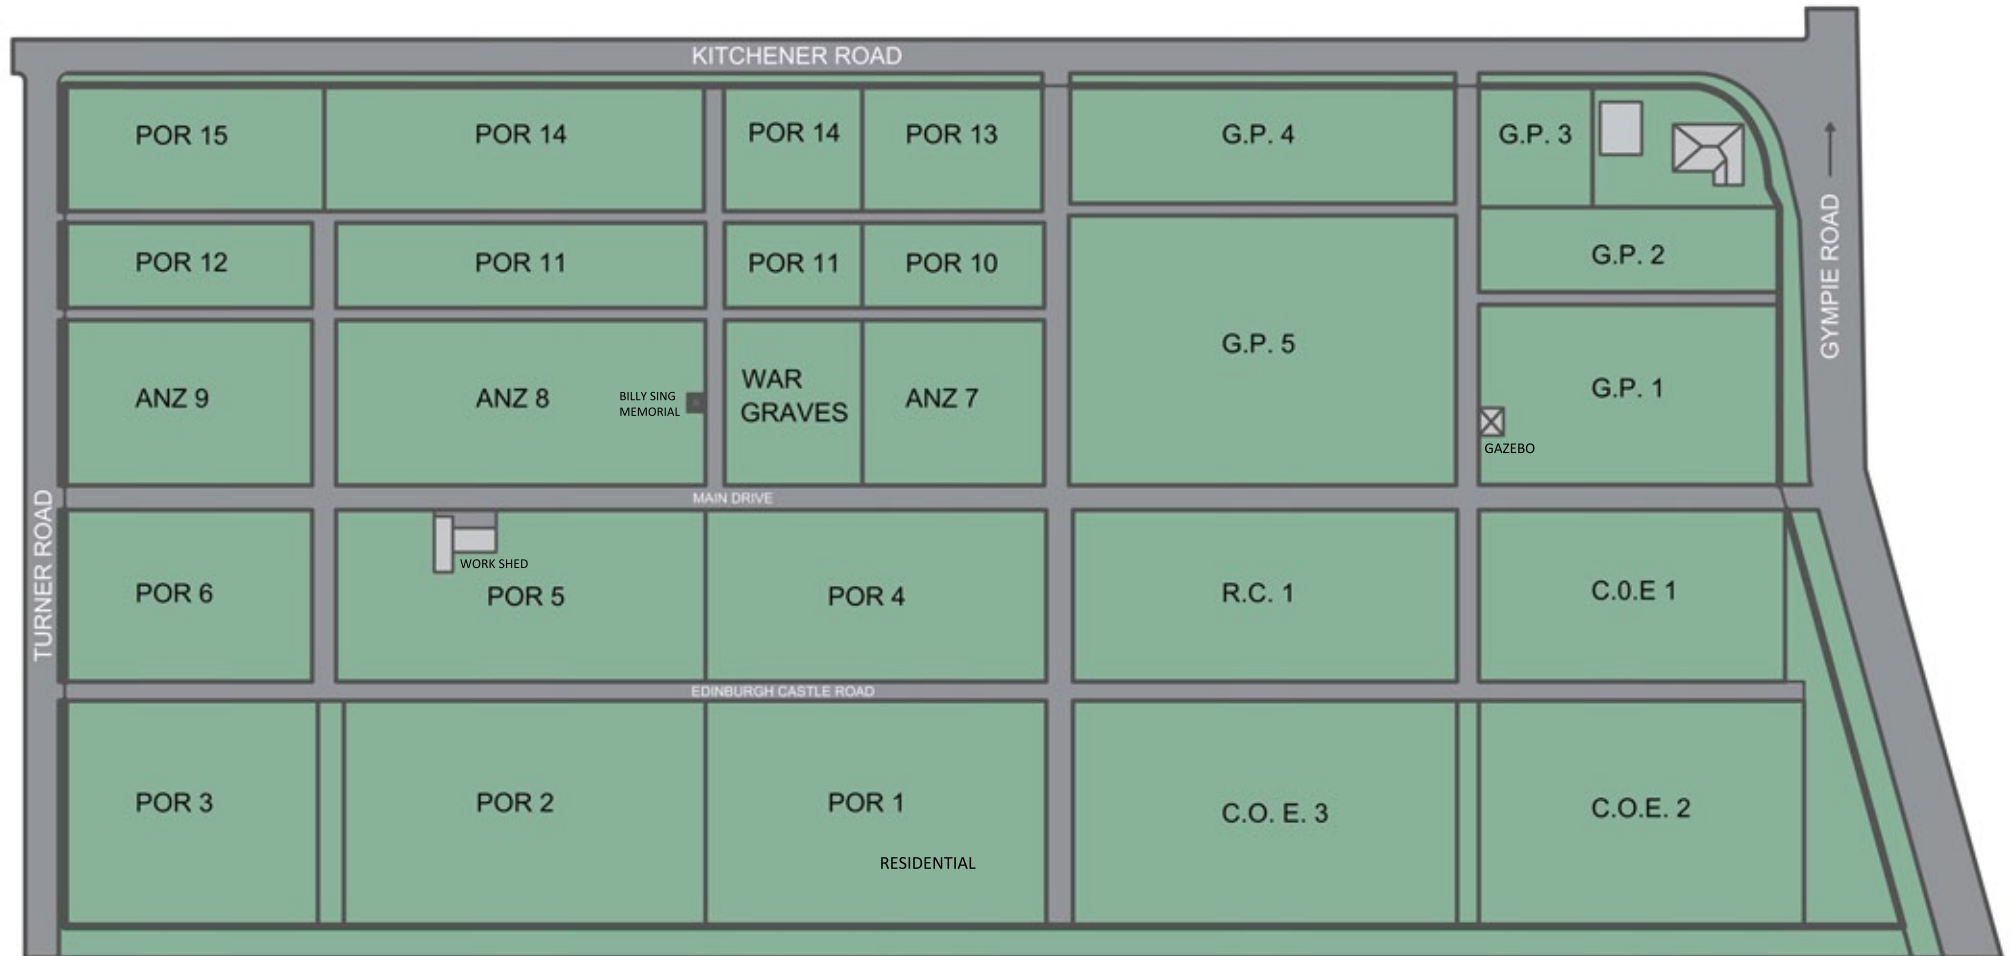

LUTWYCHE CEMETERY

Lutwyche Cemetery
 Cnr Gympie & Kitchener Road's
 Kedron 4031
 Phone: 3407 8136

Dedicated to a better Brisbane