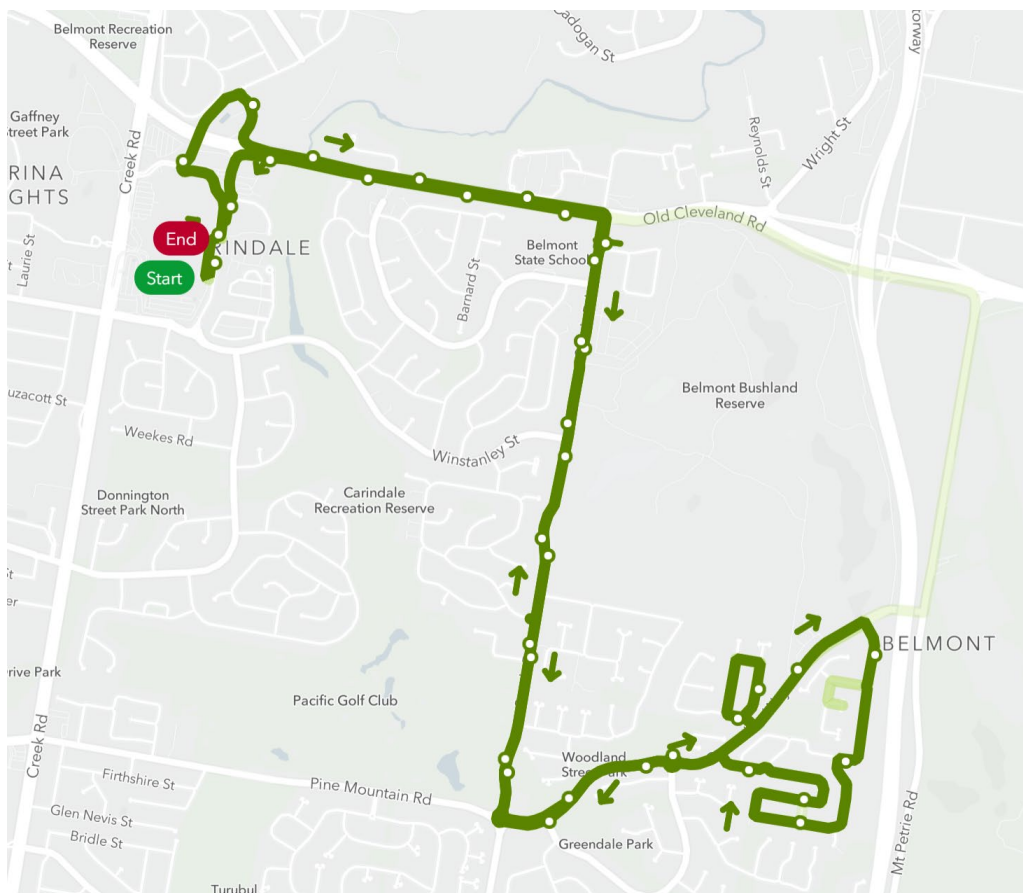

DEPARTS Carindale Bus Interchange (PPT Stop)	Greendale Way, Carindale Hills	Empress Drive, Carindale Hills	Ridgeview Street, Carindale Hills	ARRIVES Carindale Bus Interchange (PPT Stop)
12.00pm	12.06pm	12.15pm	12.18pm	12.30pm
12.30pm	12.36pm	12.45pm	12.48pm	1.00pm
1.00pm	1.06pm	1.15pm	1.18pm	1.30pm
1.30pm	1.36pm	1.45pm	1.48pm	2.00pm
3.30pm	3.39pm	3.45pm	3.48pm	4.00pm
4.00pm	4.09pm	4.15pm	4.18pm	4.30pm
4.30pm	4.39pm	4.45pm	4.48pm	5.00pm
5.00pm	5.09pm	5.15pm	5.18pm	5.30pm
5.30pm	5.39pm	5.45pm	5.48pm	6.00pm
6.00pm	6.09pm	6.15pm	6.18pm	6.30pm
6.30pm	6.39pm	6.45pm	6.48pm	7.00pm

Map overview

For more information visit www.brisbane.qld.gov.au or call (07) 3403 8888.