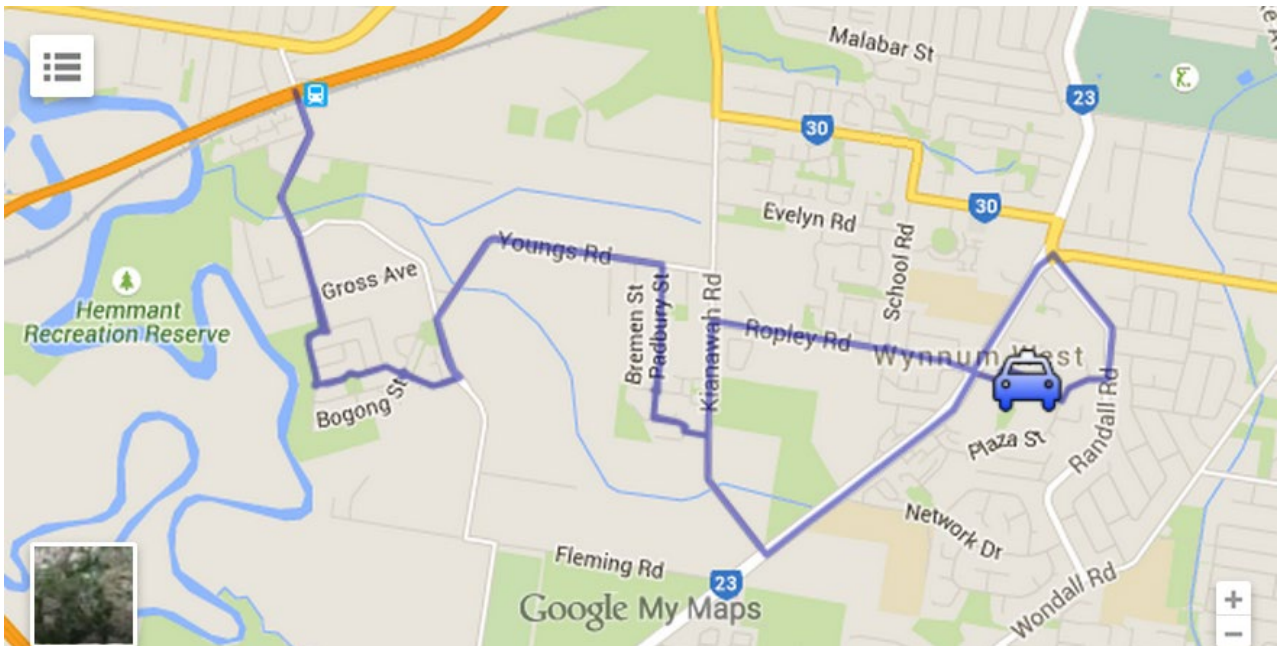

Key locations on route

DEPARTS Wynnum West State School	Wynnum Plaza, Wynnum Road	Pinnibar Street	Hemmant Railway Station	Youngs Road	ARRIVES Wynnum Plaza, Wynnum Road
	6.30pm	6.36pm	6.45pm	6.49pm	7.00pm

*This service operates during school terms only.

Map overview

For more information visit www.brisbane.qld.gov.au or call (07) 3403 8888.