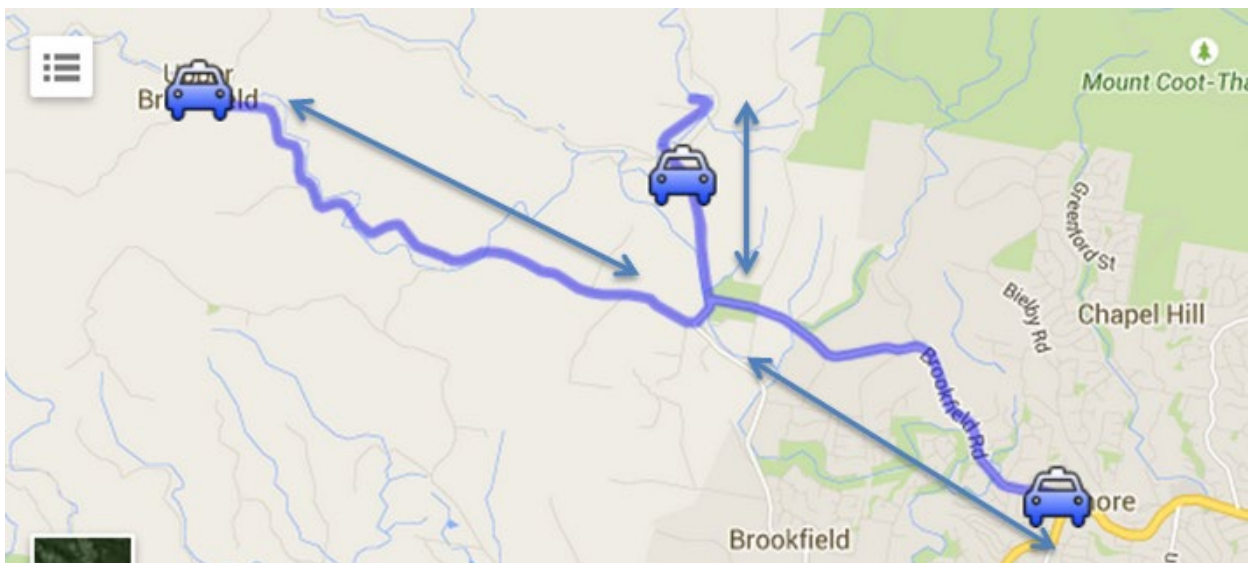

Key locations on route

| DEPARTS Upper Brookfield State School, Upper Brookfield Road | Carinity Aged Care, Gold Creek Road, Brookfield | Kenmore Village Shopping Centre (Bus Stop 36) | ARRIVES Upper Brookfield State School, Upper Brookfield Road |
|--|---|---|---|
| 6.30am | 6.40am | 6.46am | 7.10am |
| 7.15am | 7.25am | 7.31am | 7.55am |
| 8.00am | 8.10am | 8.16am | 8.40am |

Afternoon service

The afternoon services run in a loop, travelling from Kenmore Shopping Village (Bus Stop 36) along Brookfield Road, to Carinity Aged Care, Gold Creek Road, then heading towards to the Upper Brookfield State School along Upper Brookfield Road.

During school terms, the service runs from the:

- Upper Brookfield State School at 3.15pm to the Brookfield State School, 18 Boscombe Road Brookfield, then along Brookfield Road to Kenmore Village
- Brookfield Showgrounds (Bus Stop 46 Brookfield Road) at 4.20pm to link with the 733 school bus.

| DEPARTS Kenmore Shopping Village Centre (Bus Stop 36) | Brookfield Showgrounds (Bus Stop 46 Brookfield Rd) | Carinity Aged Care Gold Creek Road, Brookfield | Upper Brookfield State School, Upper Brookfield Road | Carinity Aged Care Gold Creek Road, Brookfield | ARRIVES Kenmore Shopping Village Centre (Bus Stop 36) |
|---|---|--|---|---|---|
| 3:35pm | N/A | N/A | 3:50pm | N/A | 4:15pm |
| 4:15pm | *4:20pm | | 4:40pm | 4:50pm | 5:00pm |
| 5:25pm | | 5:45pm | | | 6:05pm |
| 6:10pm | | 6:20pm | | | 6:50pm |