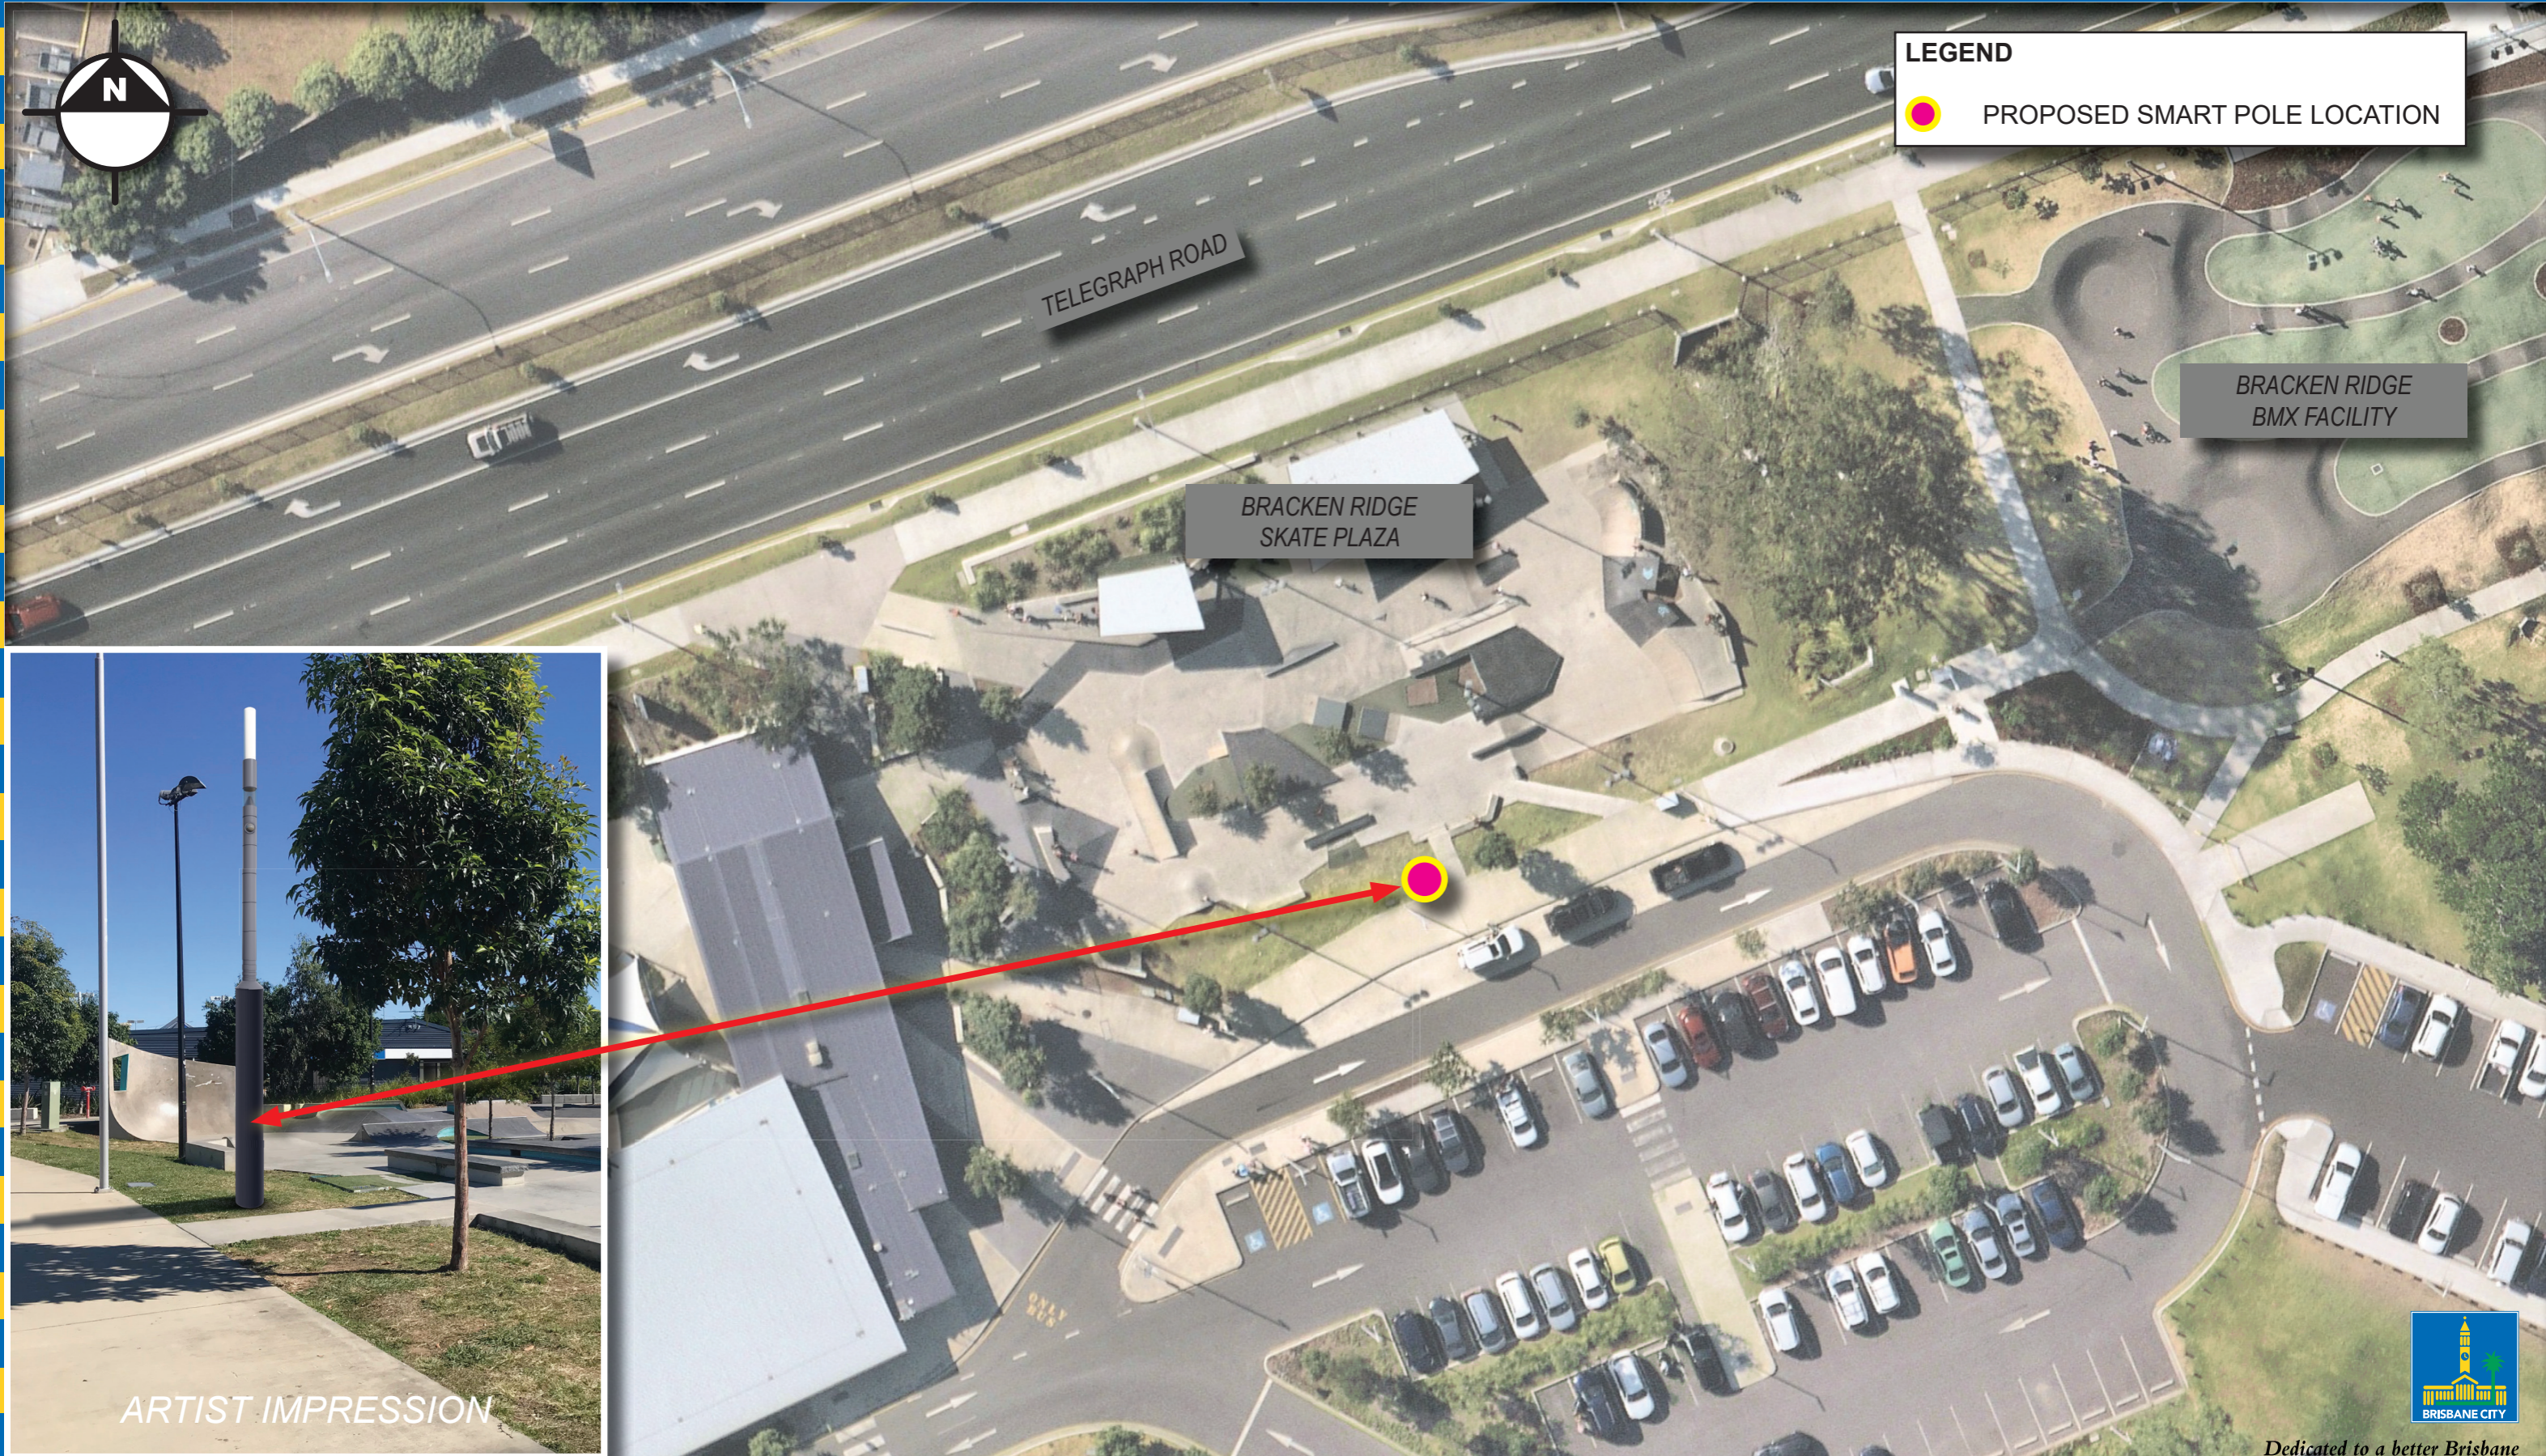

# BRISBANE SMART POLES

## BRACKEN RIDGE SKATE PLAZA - FITZGIBBON

**LEGEND**

 PROPOSED SMART POLE LOCATION

ARTIST IMPRESSION

Dedicated to a better Brisbane

For more information about this project, please call the Project Team on 1800 884 681.