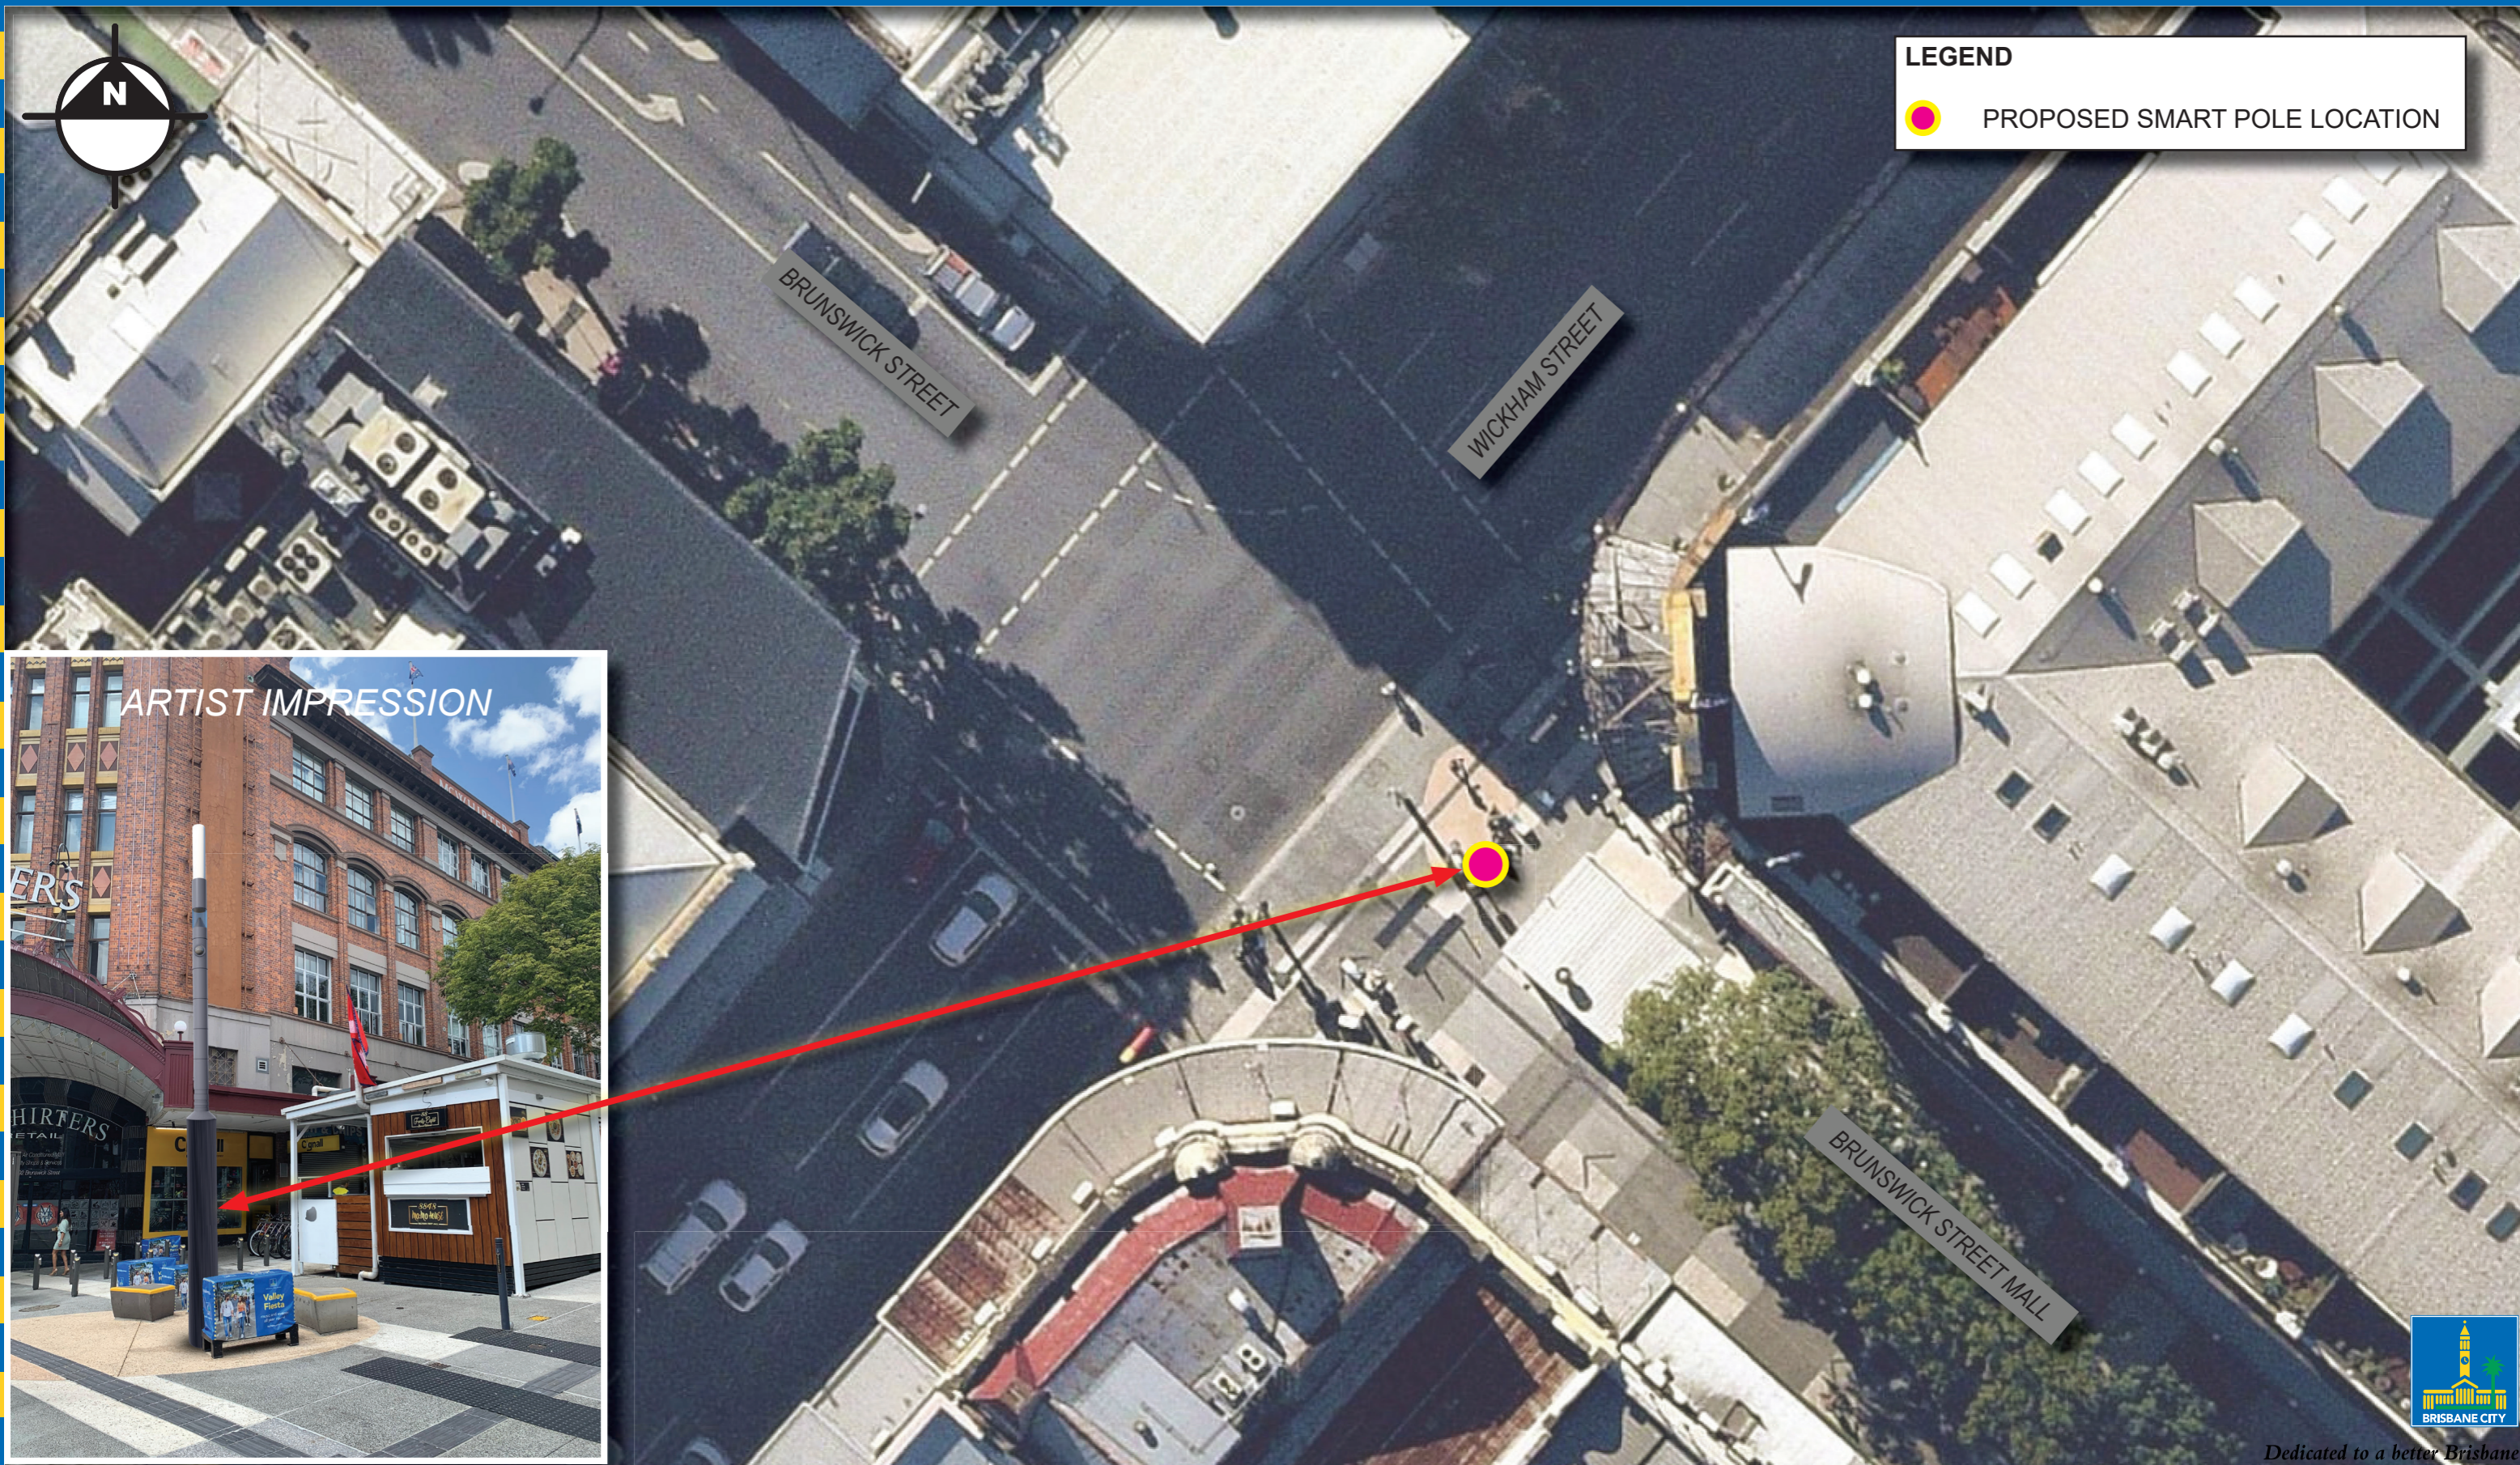

BRISBANE SMART POLES

BRUNSWICK STREET MALL - FORTITUDE VALLEY

LEGEND

 PROPOSED SMART POLE LOCATION

For more information about this project, please call the Project Team on 1800 884 681.

IMAGERY AND CADASTRAL DATA DISCLAIMER
While every care is taken by Brisbane City Council (BCC) and the Department of Natural Resources, Mines and Energy (DNRM) to ensure the accuracy of the data supplied by BCC and DNRM, BCC and DNRM party and generally make no representation or warranty about its accuracy, reliability, completeness or suitability for any particular purpose and disclaim all responsibility and all liability (including without limitation, liability in negligence) for all expenses, losses, damages (including indirect or consequential damage) and costs which may be incurred as a result of data being inaccurate or incomplete in any way and for any reason.