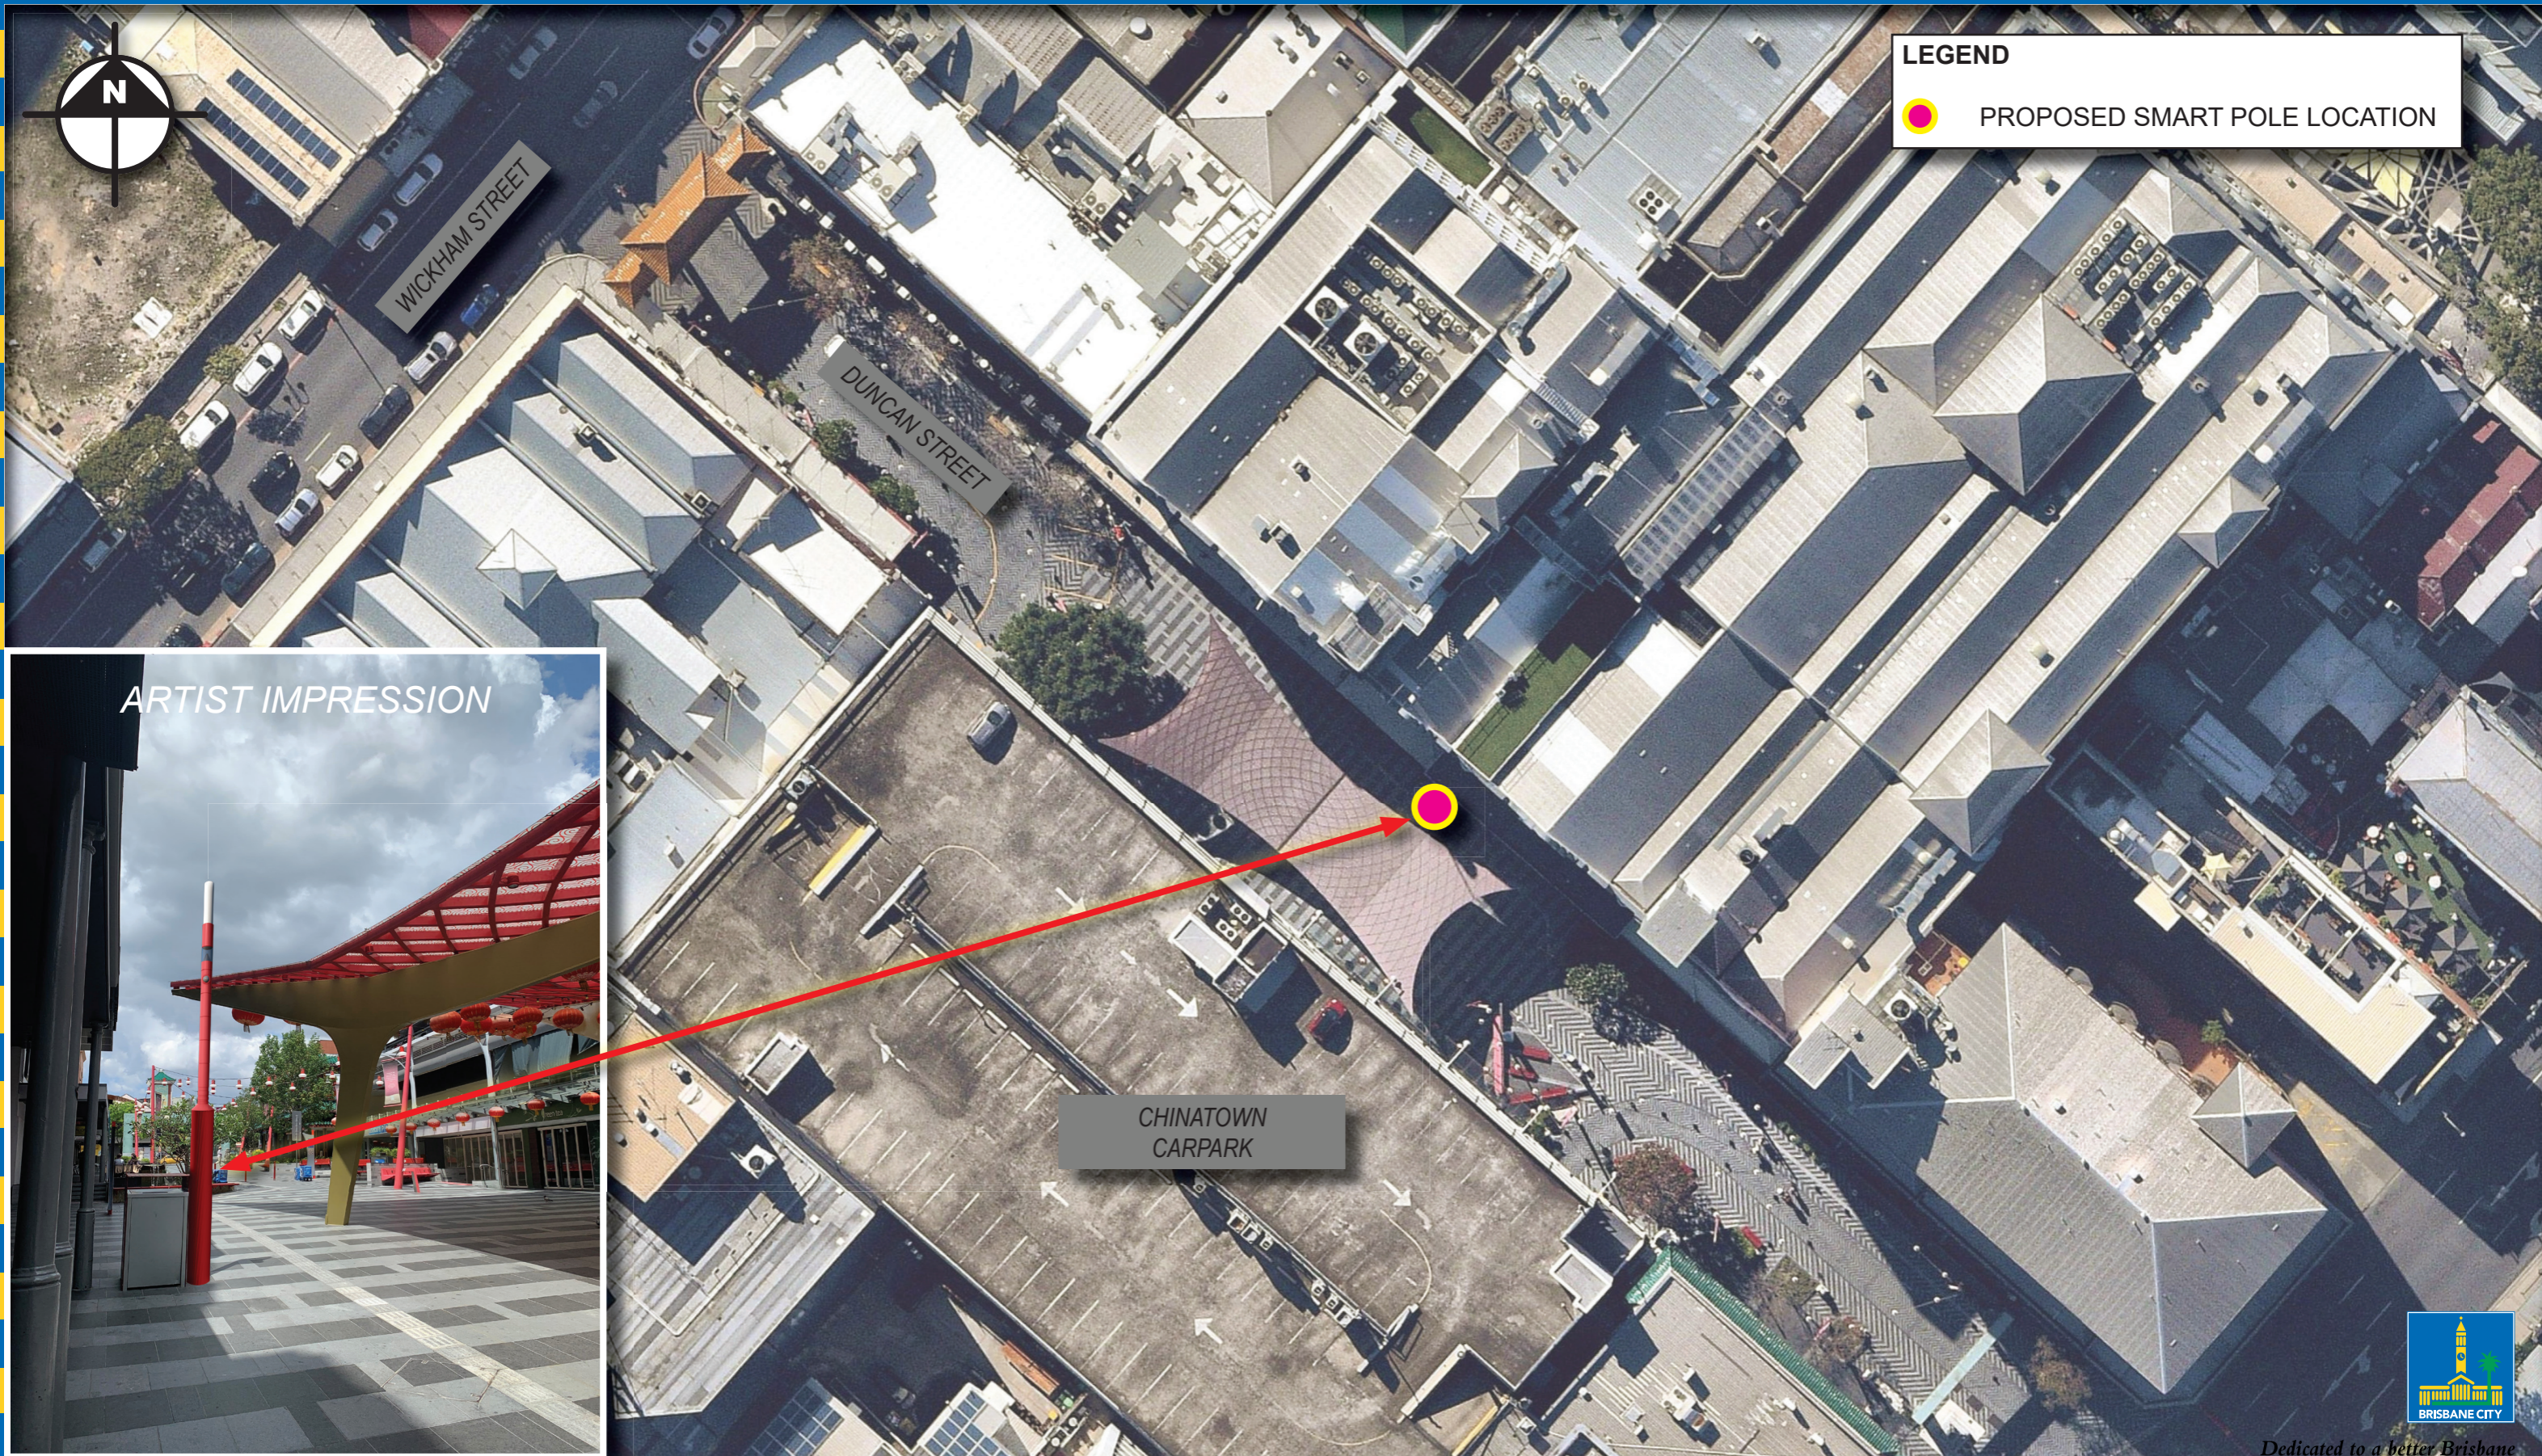

BRISBANE SMART POLES

CHINA TOWN MALL - FORTITUDE VALLEY

For more information about this project, please call the Project Team on 1800 884 681.

SECURITY LABEL: FOR OFFICIAL USE ONLY

Dedicated to a better Brisbane

PROJECT PLAN
October 2019