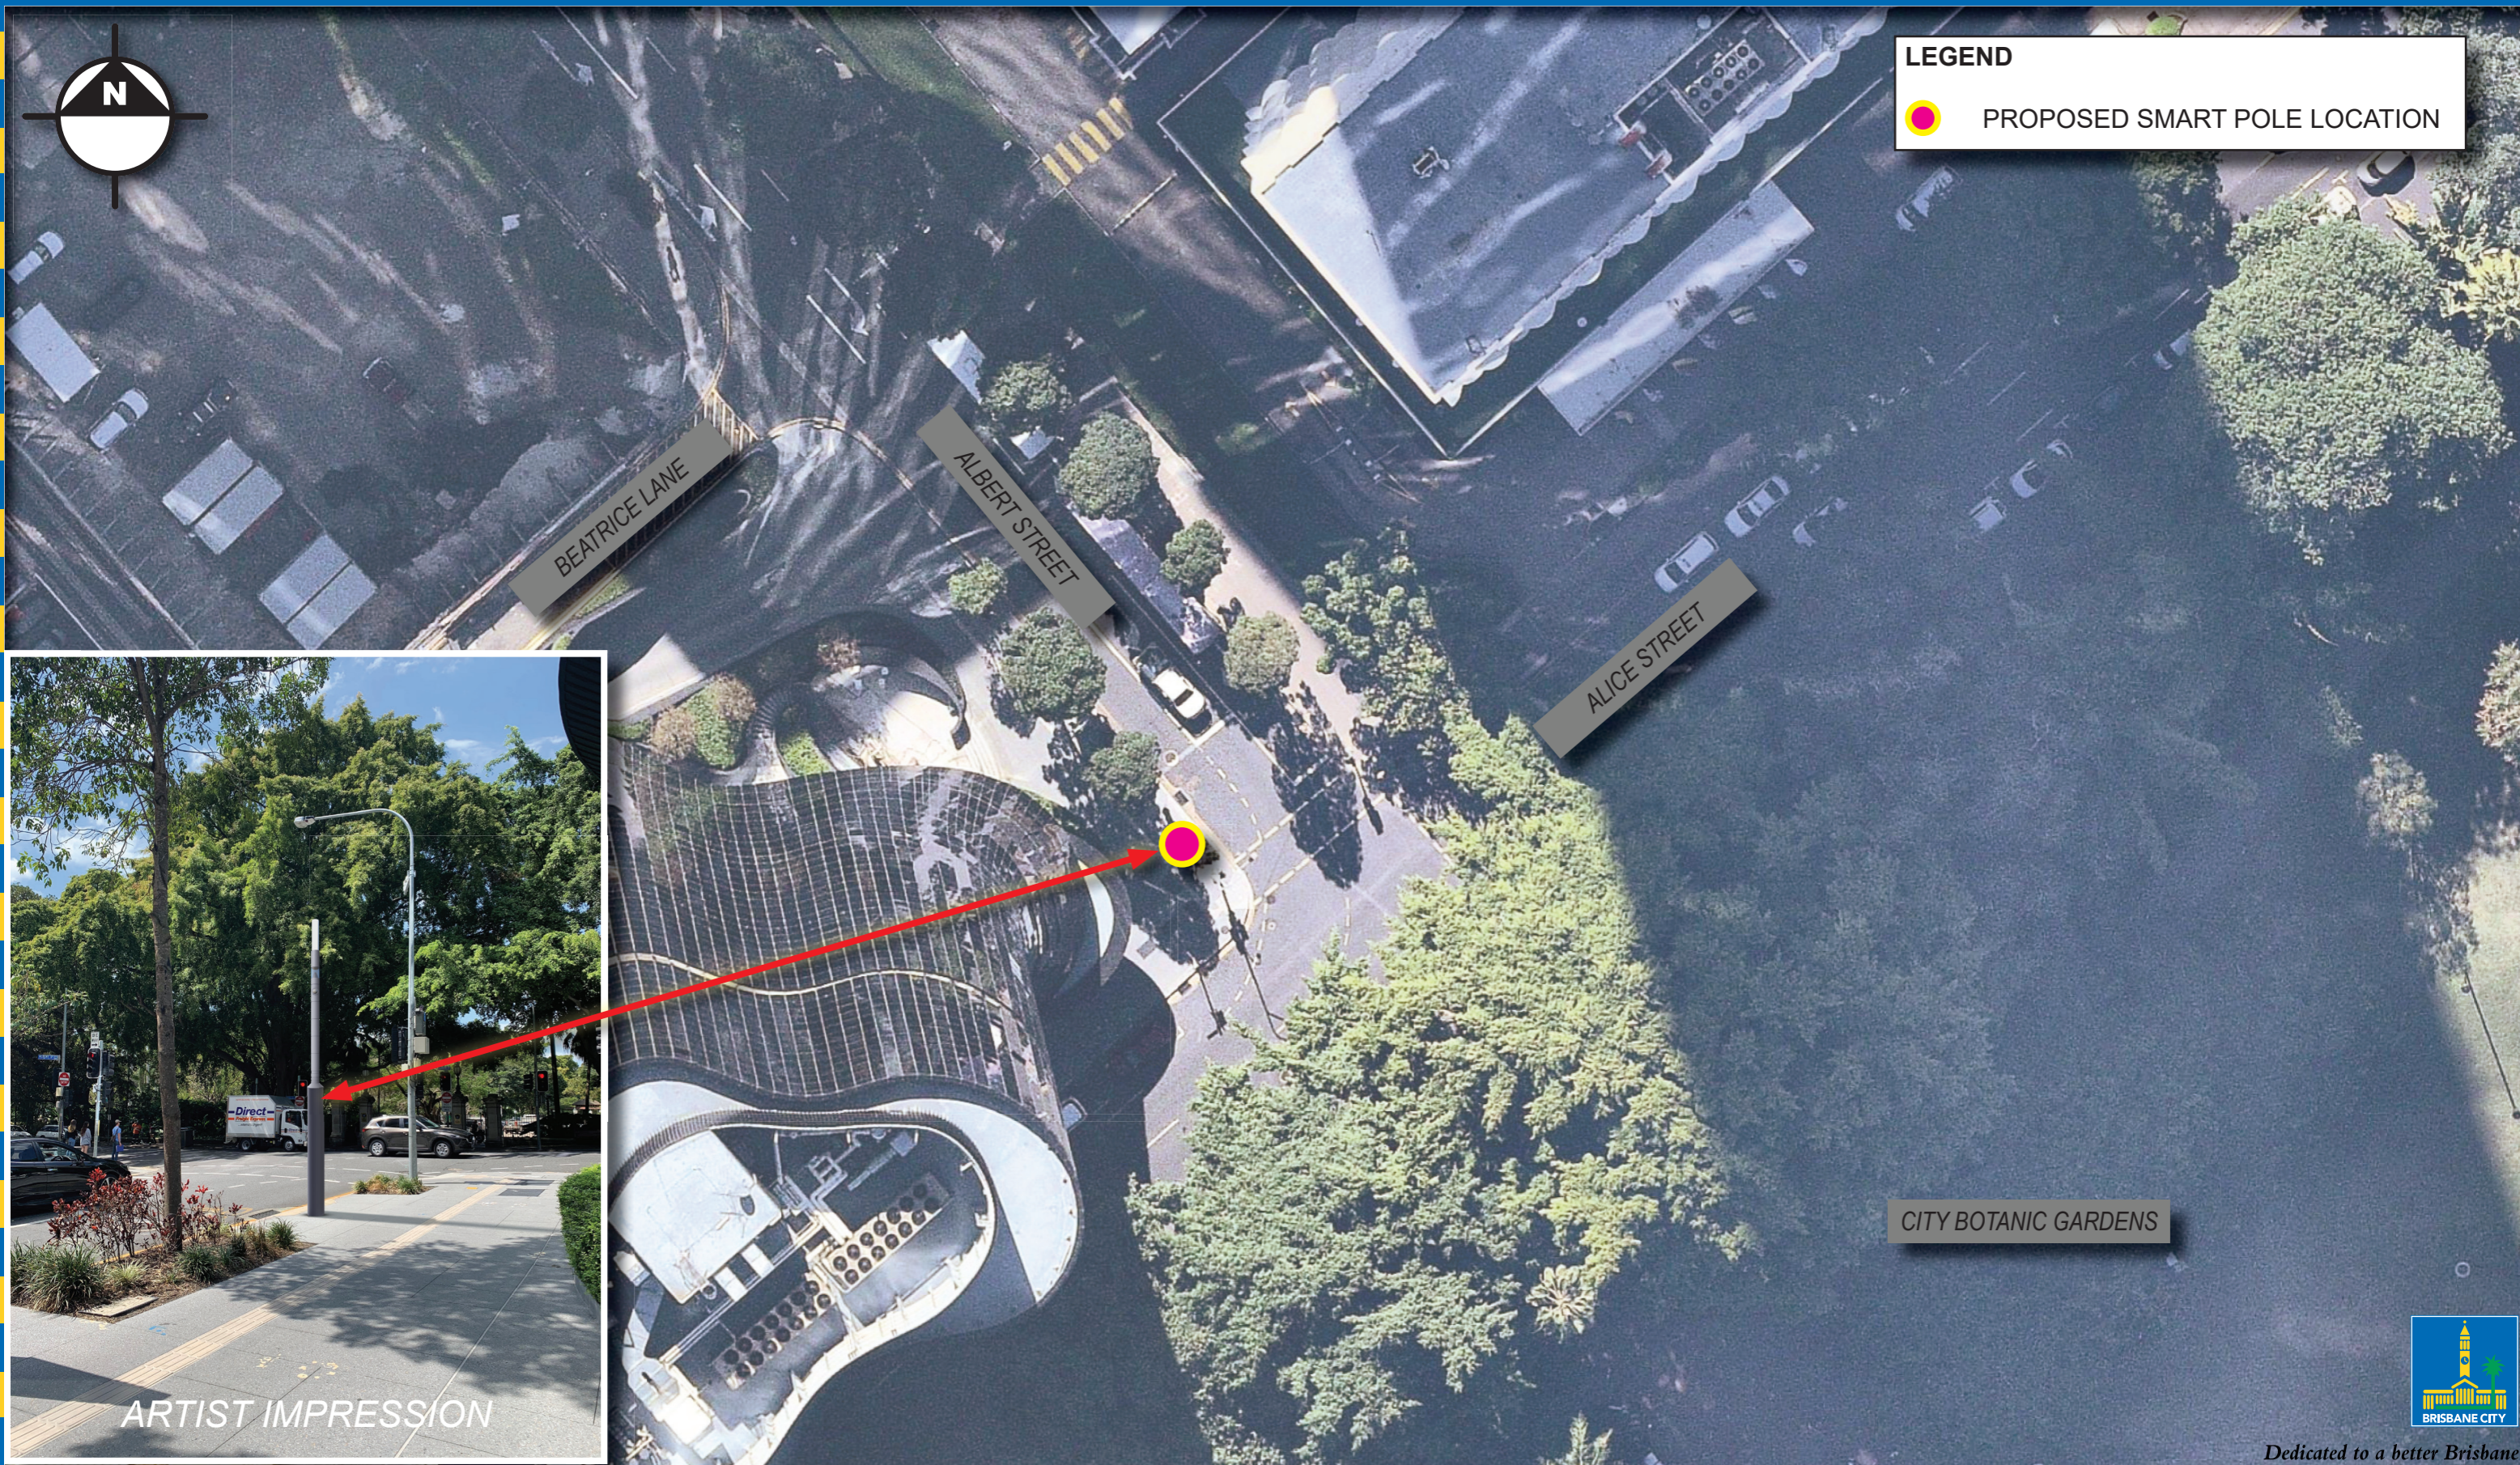

BRISBANE SMART POLES

CORNER OF ALBERT STREET AND ALICE STREET - BRISBANE CITY

LEGEND

 PROPOSED SMART POLE LOCATION

For more information about this project, please call the Project Team on 1800 884 681.

IMAGERY AND CADASTRAL DATA DISCLAIMER
While every care is taken by Brisbane City Council (BCC) and the Department of Natural Resources, Mines and Energy (DNRM) to ensure the accuracy of the data supplied by BCC and DNRM, BCC and DNRM jointly and severally make no representation or warranty about the accuracy, reliability, completeness or suitability for any particular purpose and disclaim all responsibility and all liability (including without limitation, liability in negligence) for all expenses, losses, damages (including indirect or consequential damage) and costs which may be incurred as a result of data being inaccurate or incomplete in any way and for any reason.