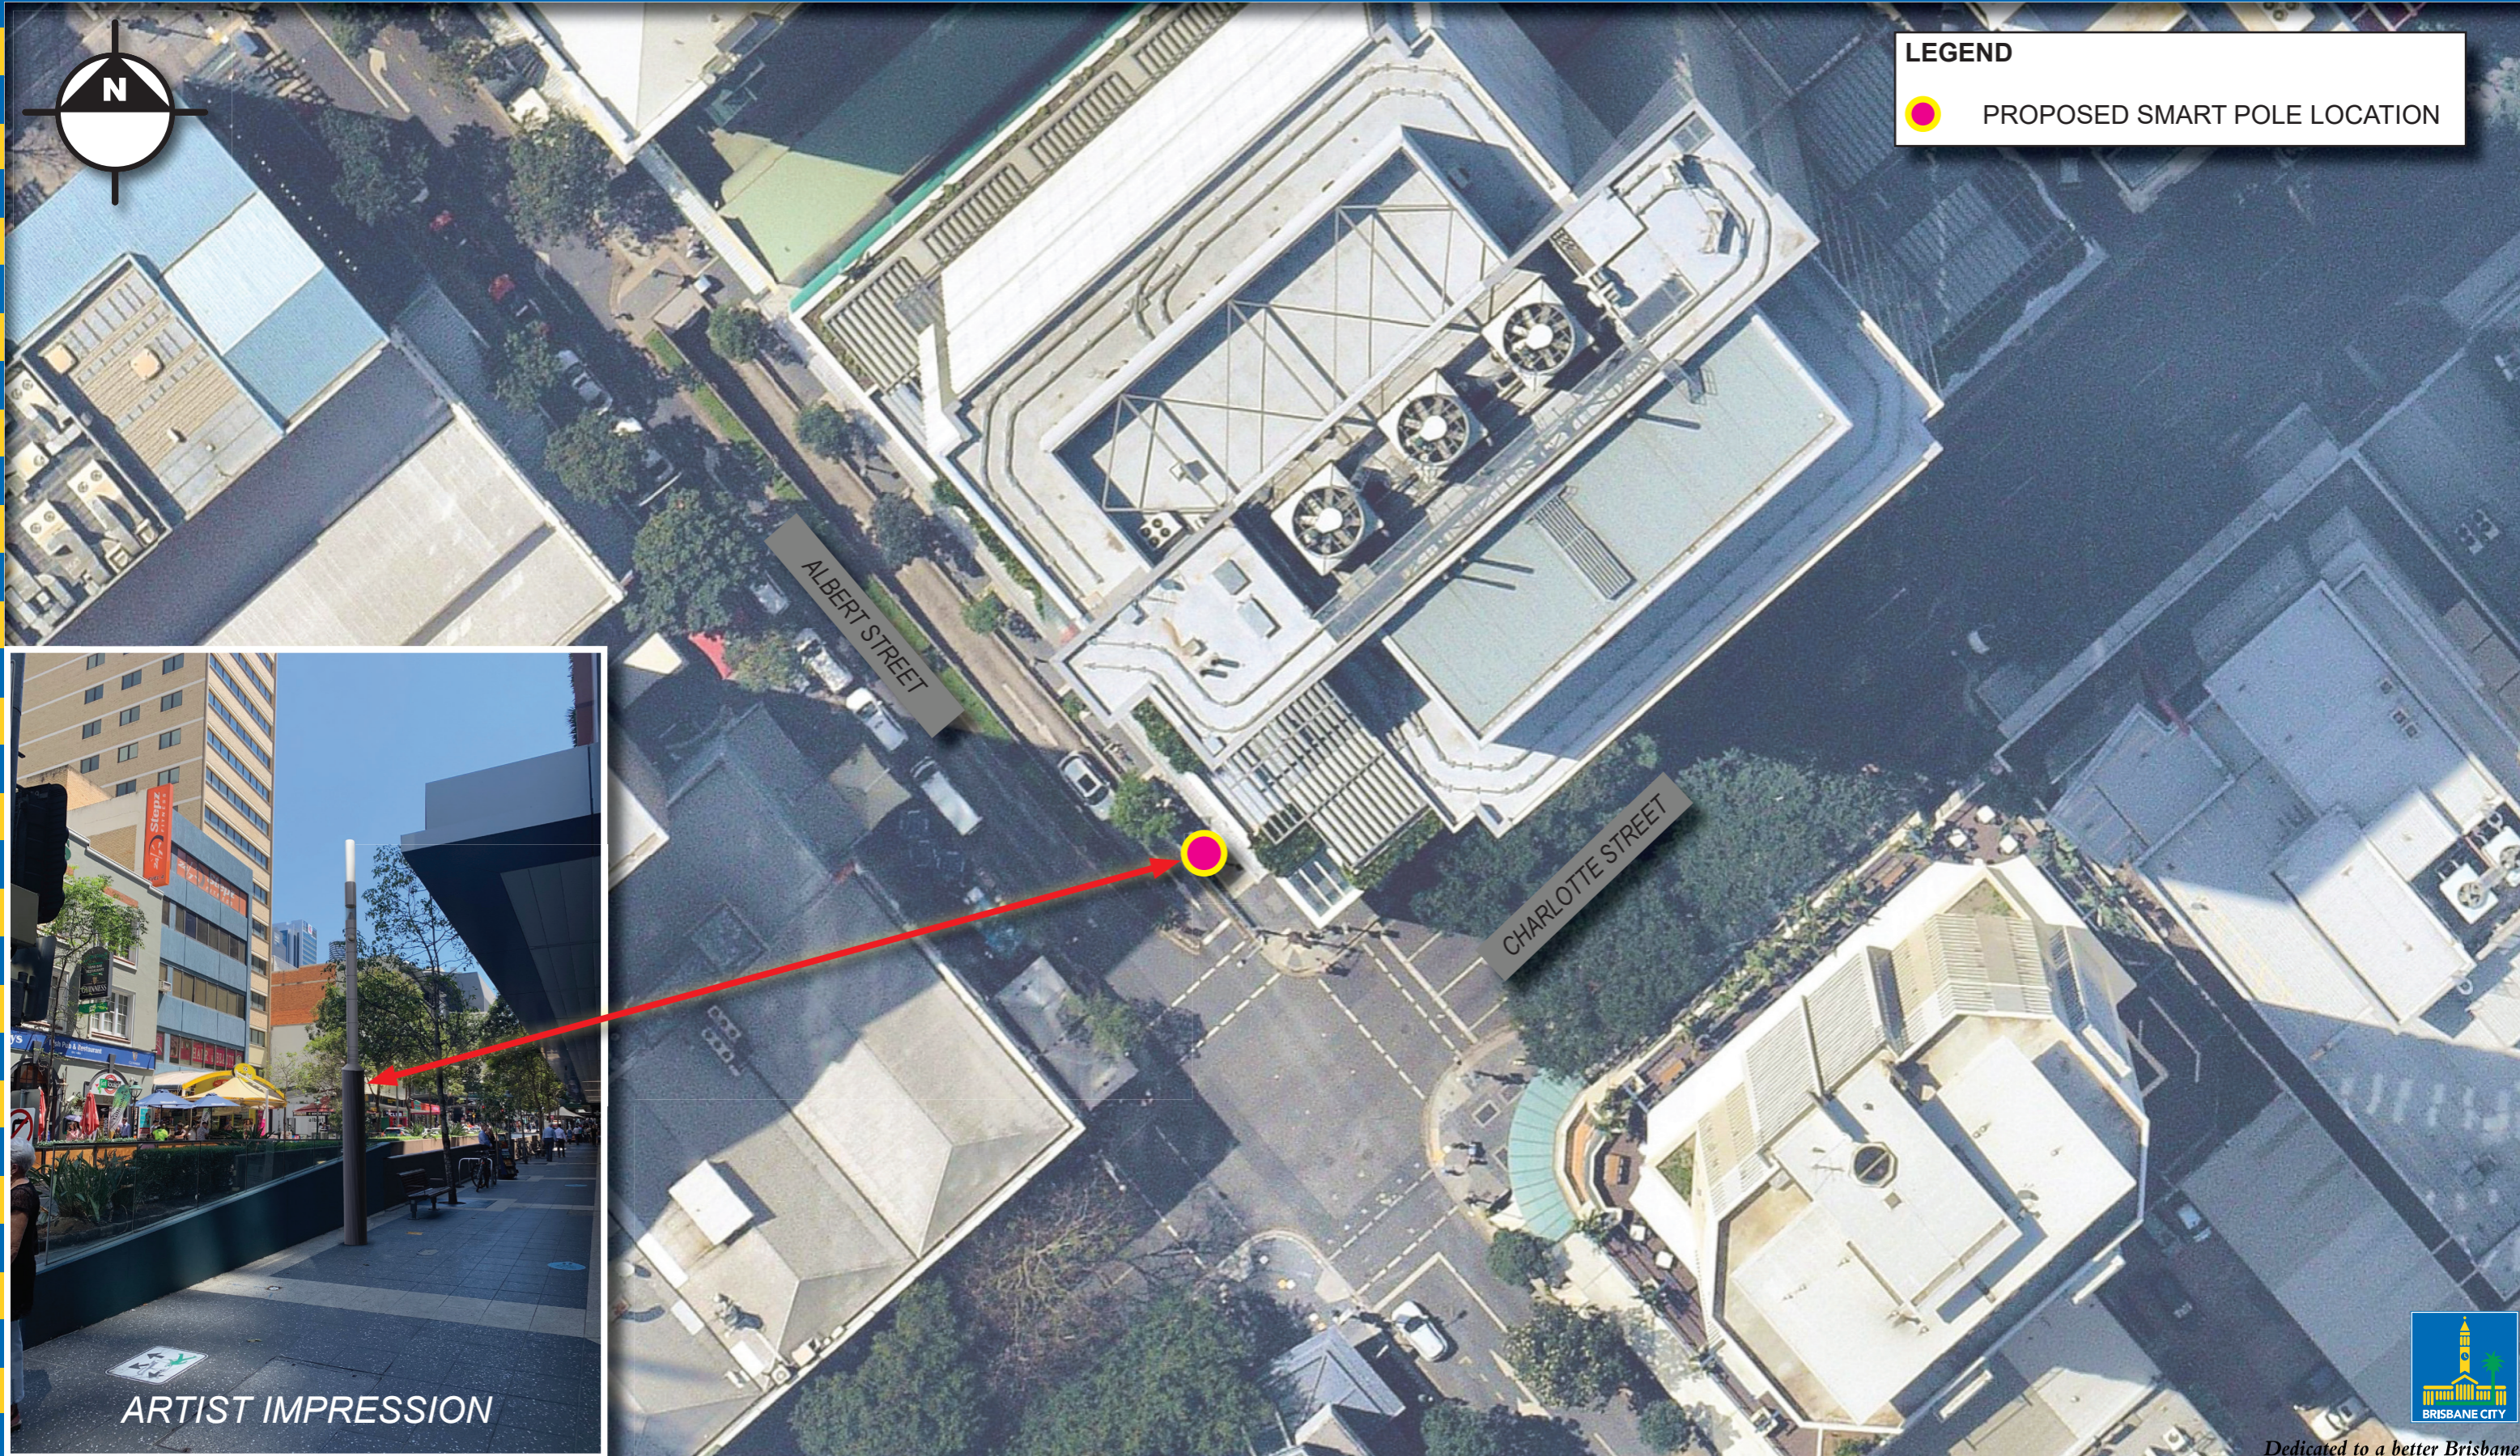

BRISBANE SMART POLES

CORNER OF ALBERT STREET AND CHARLOTTE STREET - BRISBANE CITY

Dedicated to a better Brisbane

For more information about this project, please call the Project Team on 1800 884 681.

SECURITY LABEL: FOR OFFICIAL USE ONLY

PROJECT PLAN
October 2019