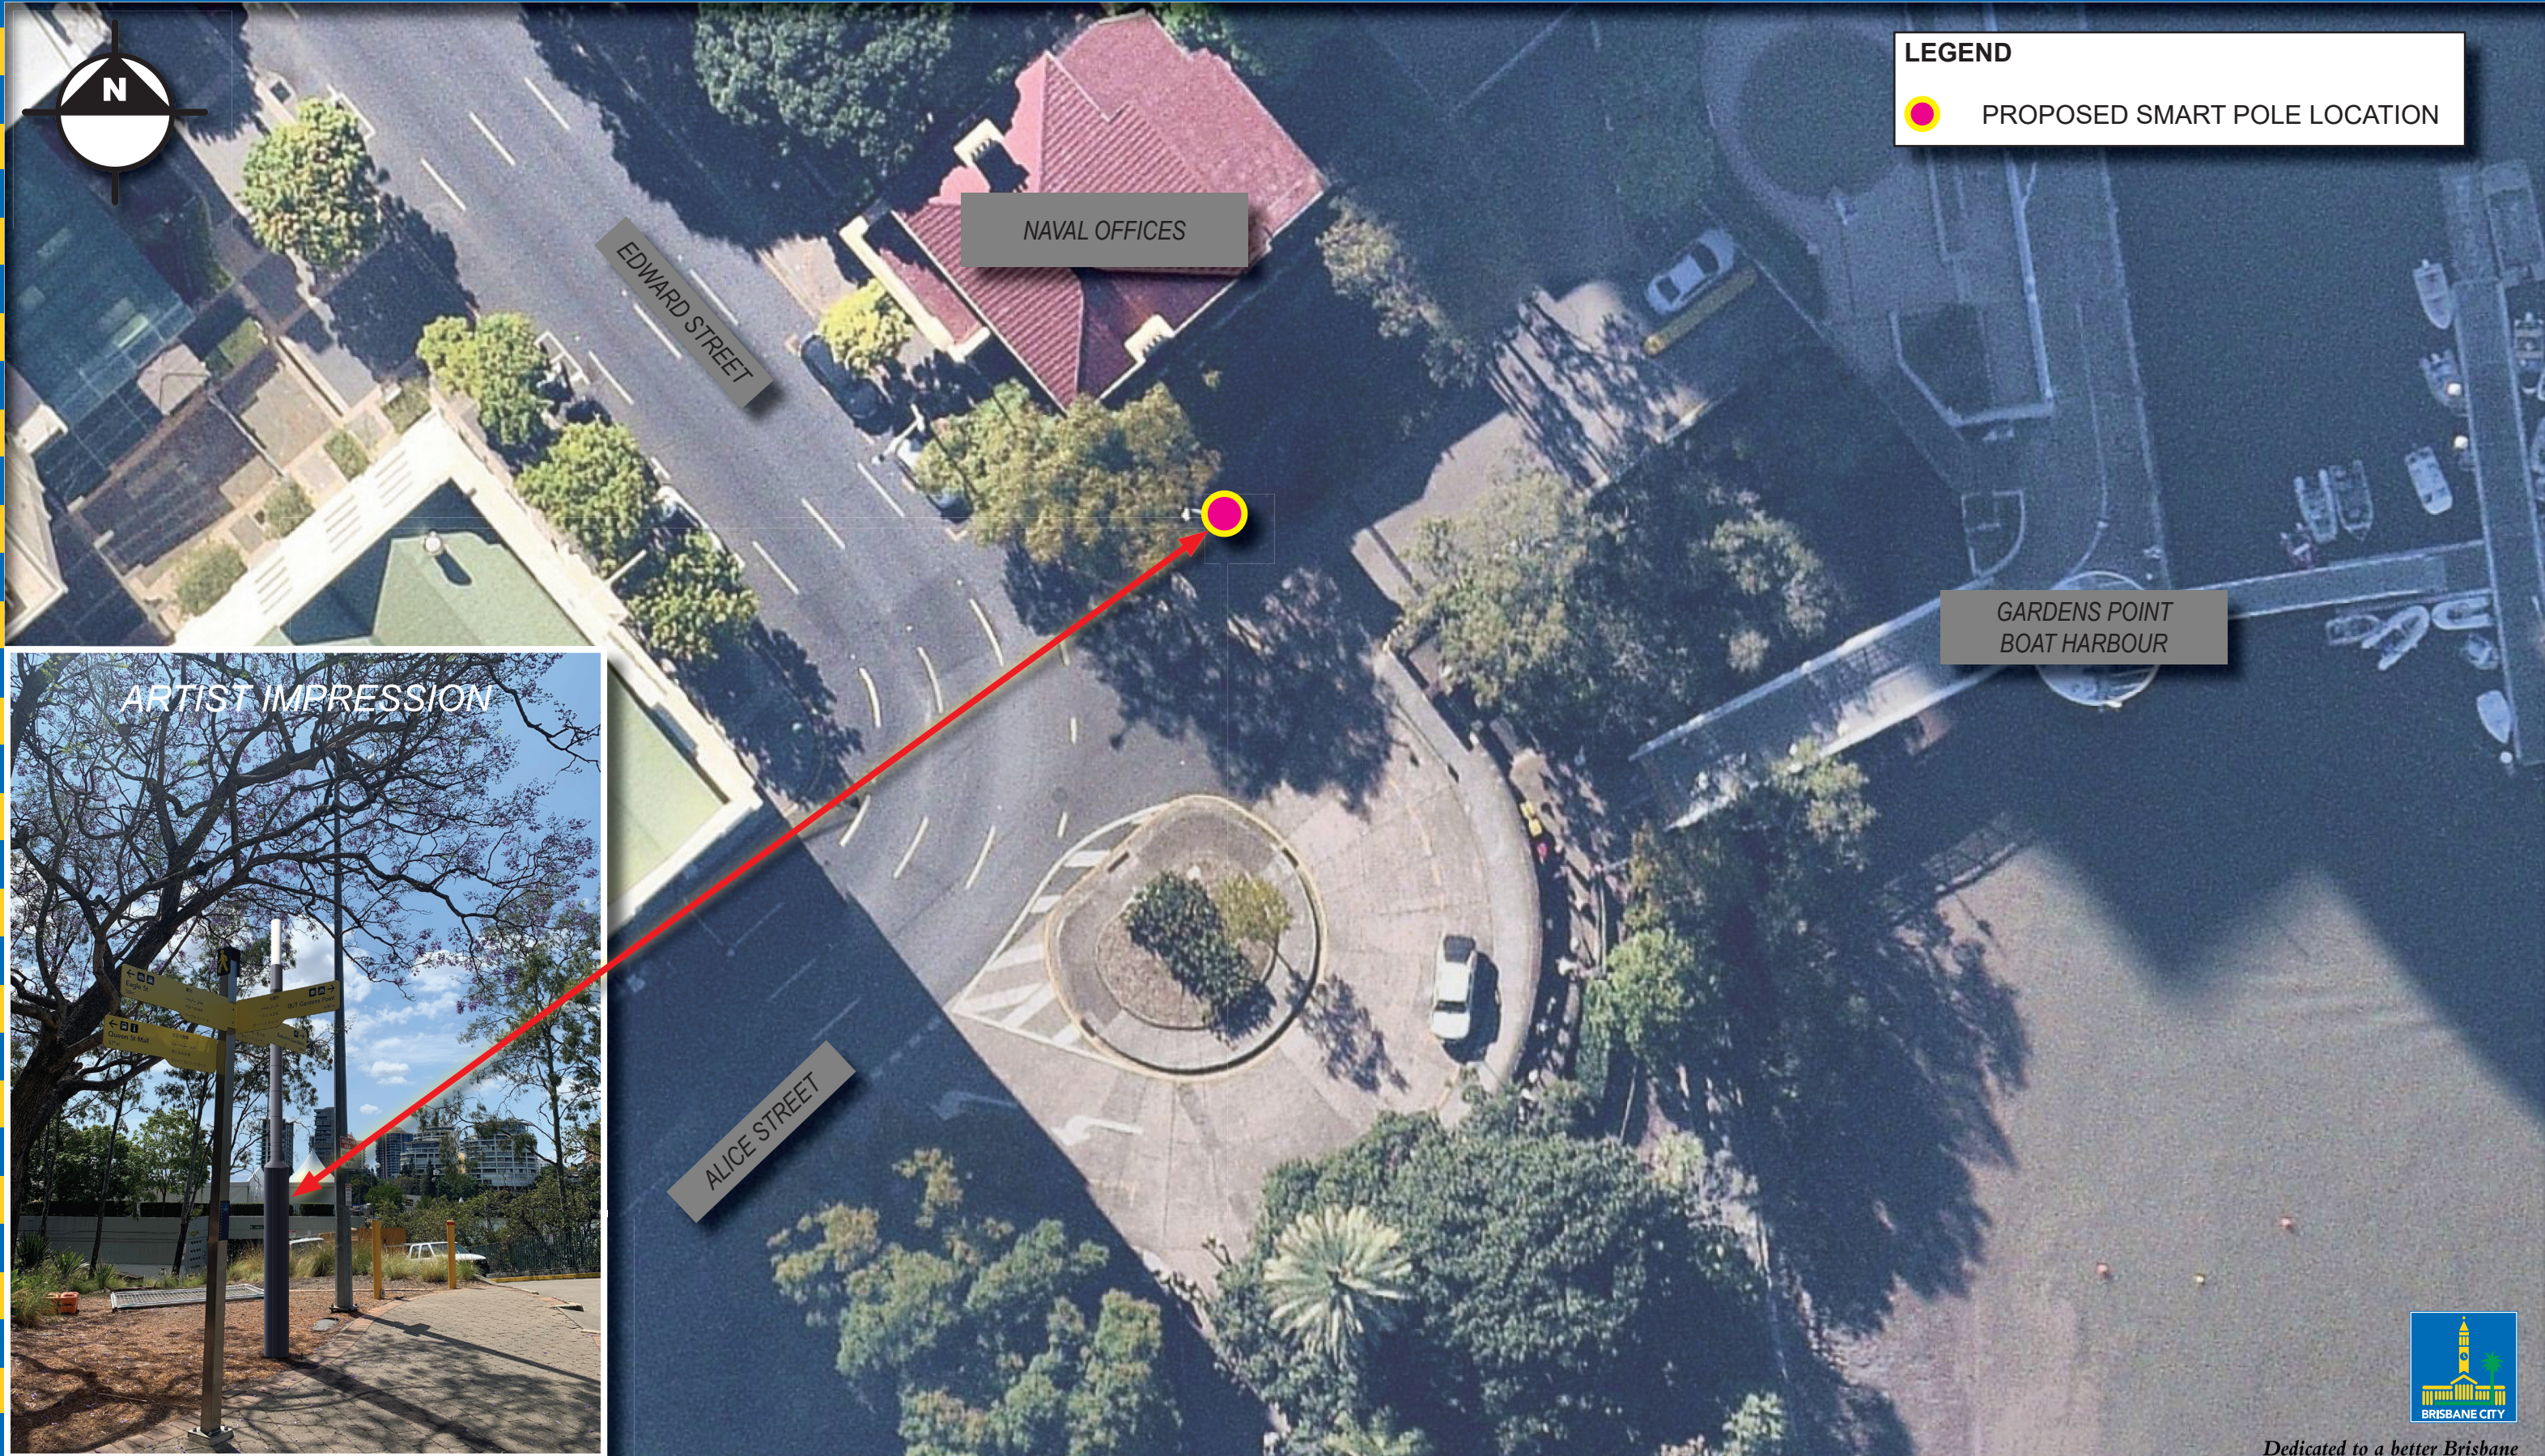

BRISBANE SMART POLES

CORNER OF EDWARD STREET AND ALICE STREET - BRISBANE CITY

LEGEND

 PROPOSED SMART POLE LOCATION

For more information about this project, please call the Project Team on 1800 884 681.

IMAGERY AND CADASTRAL DATA DISCLAIMER
While every care is taken by Brisbane City Council (BCC) and the Department of Natural Resources, Mines and Energy (DNRM) to ensure the accuracy of the data supplied by BCC and NRM, BCC and NRM party and generally make no representation or warranty about the accuracy, reliability, completeness or suitability for any particular purpose and disclaim all responsibility and all liability (including without limitation, liability in negligence) for all expenses, losses, damages (including indirect or consequential damage) and costs which may be incurred as a result of data being inaccurate or incomplete in any way and for any reason.

Based on Data provided with permission of the Department of Natural Resources, Mines and Energy (DNRM), Cadastral Data

SECURITY LABEL: FOR OFFICIAL USE ONLY

Dedicated to a better Brisbane

PROJECT PLAN
October 2019