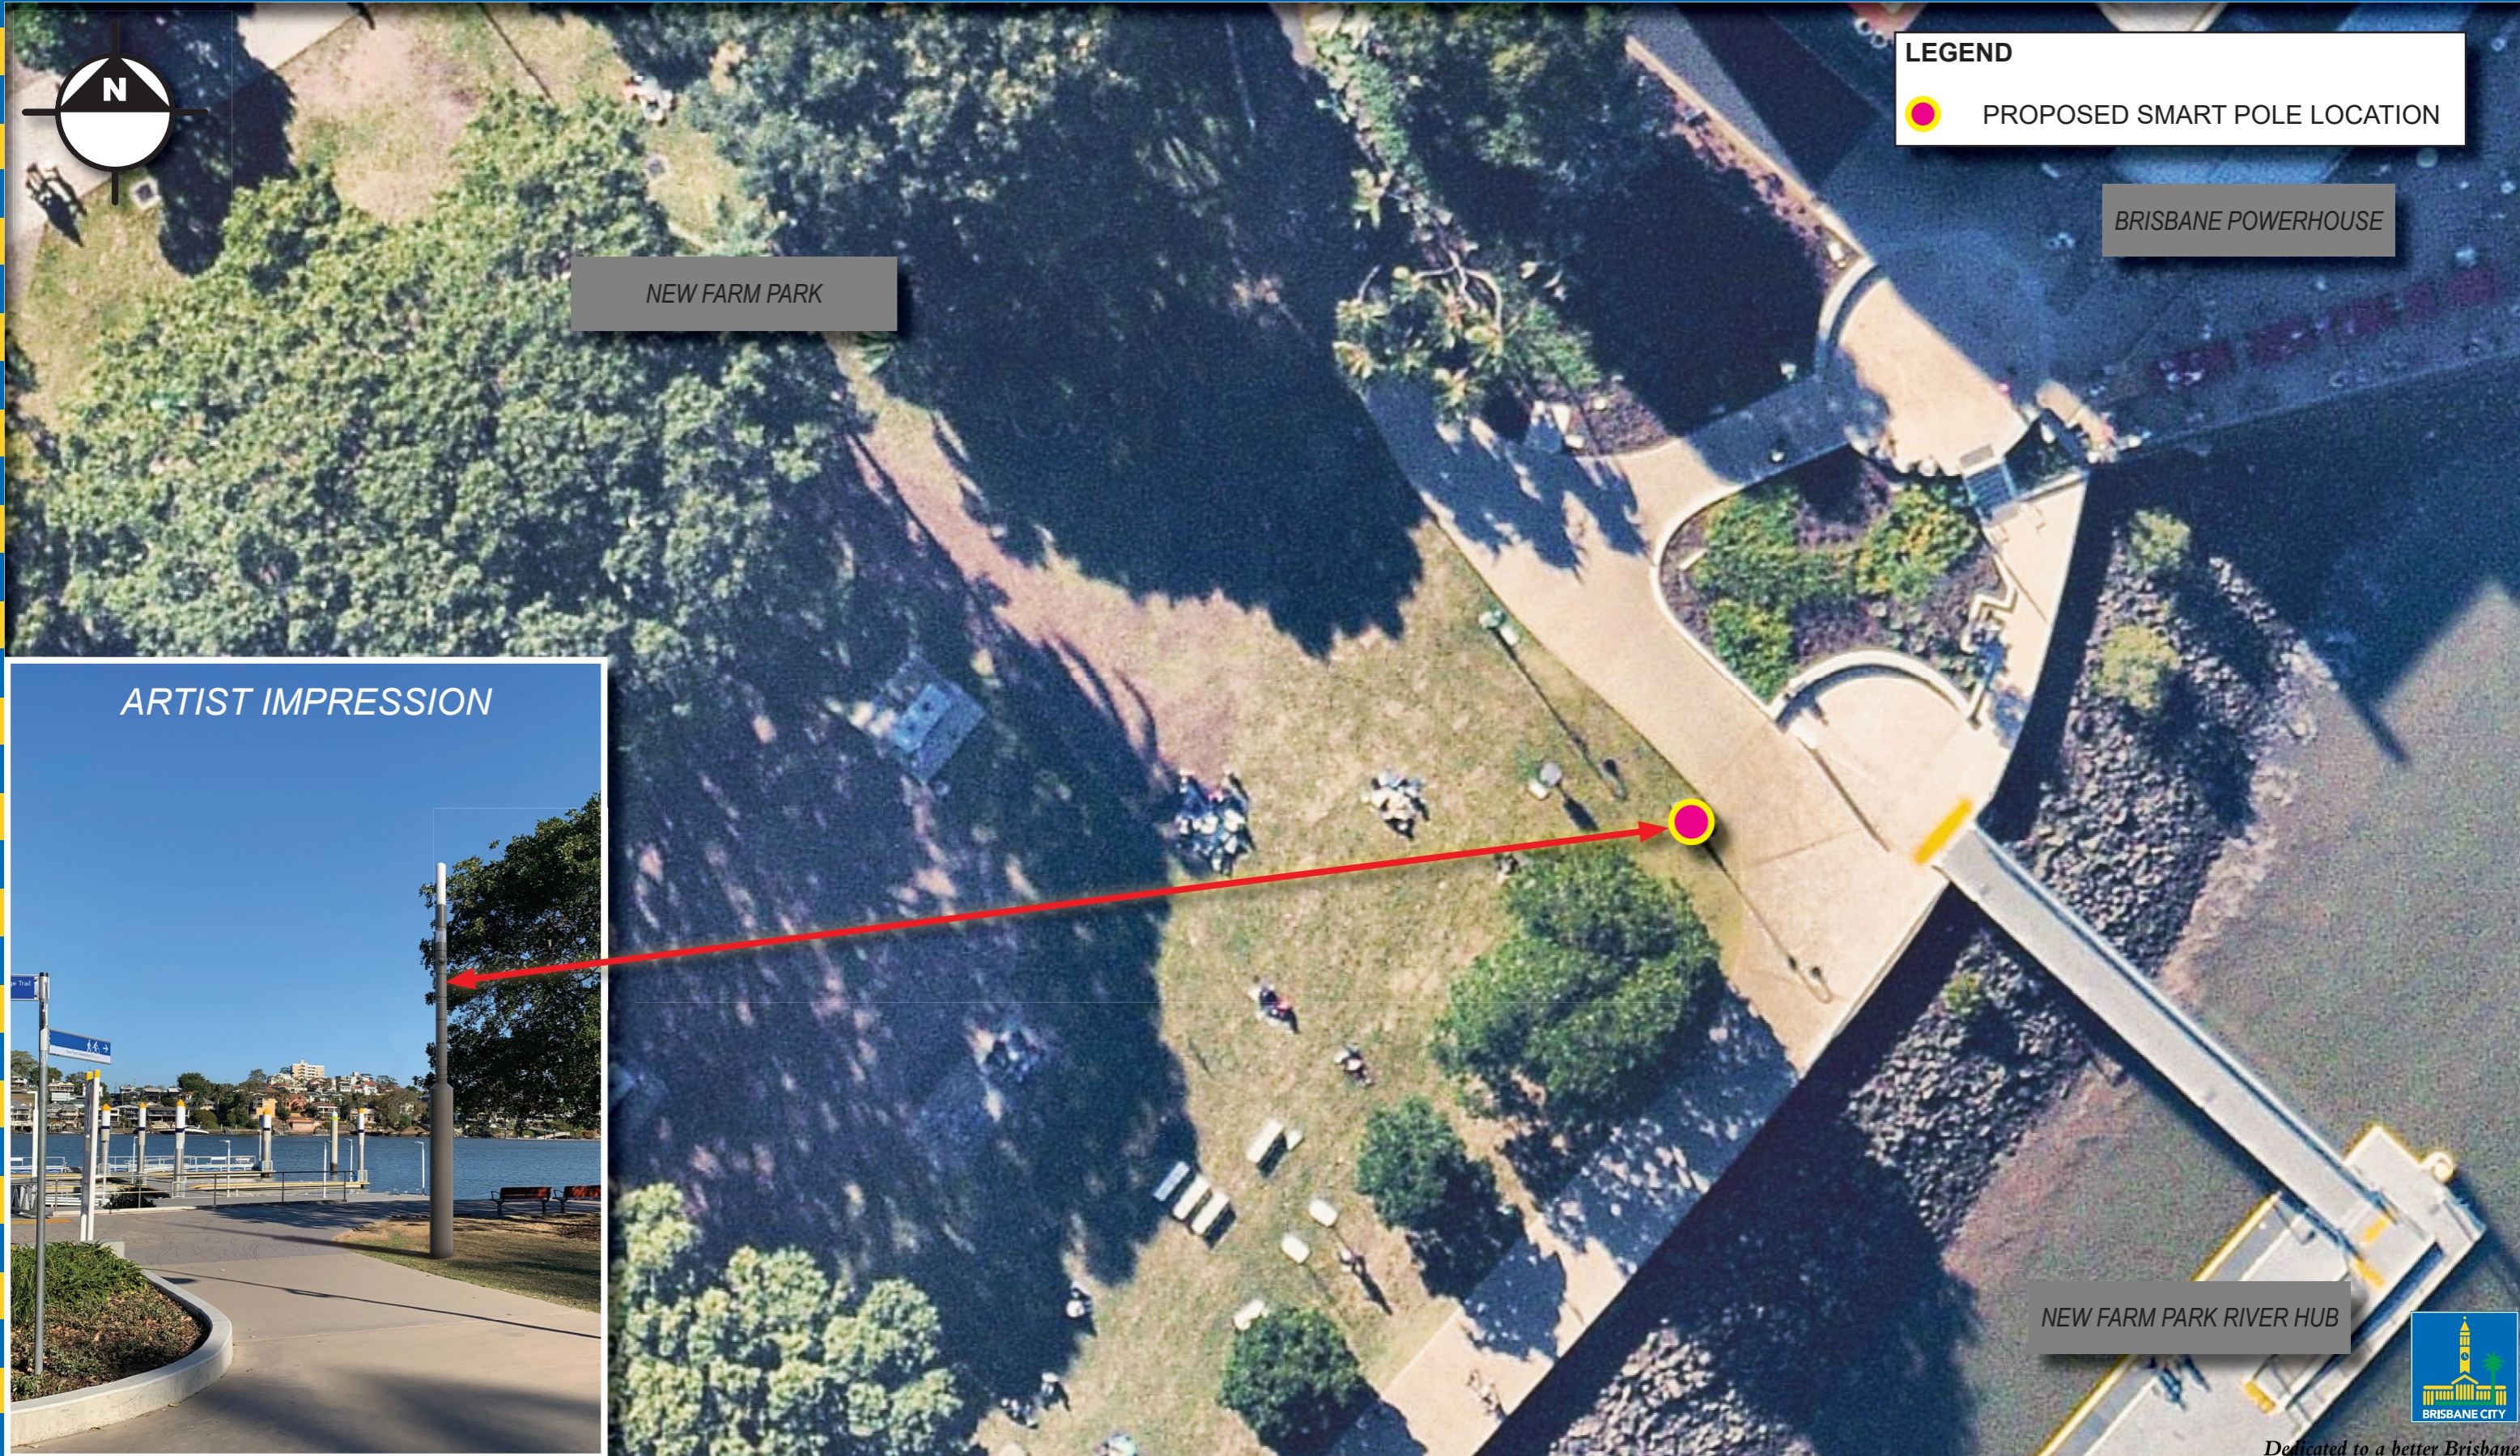

BRISBANE SMART POLES

NEW FARM PARK - NEW FARM

LEGEND

PROPOSED SMART POLE LOCATION

BRISBANE POWERHOUSE

NEW FARM PARK