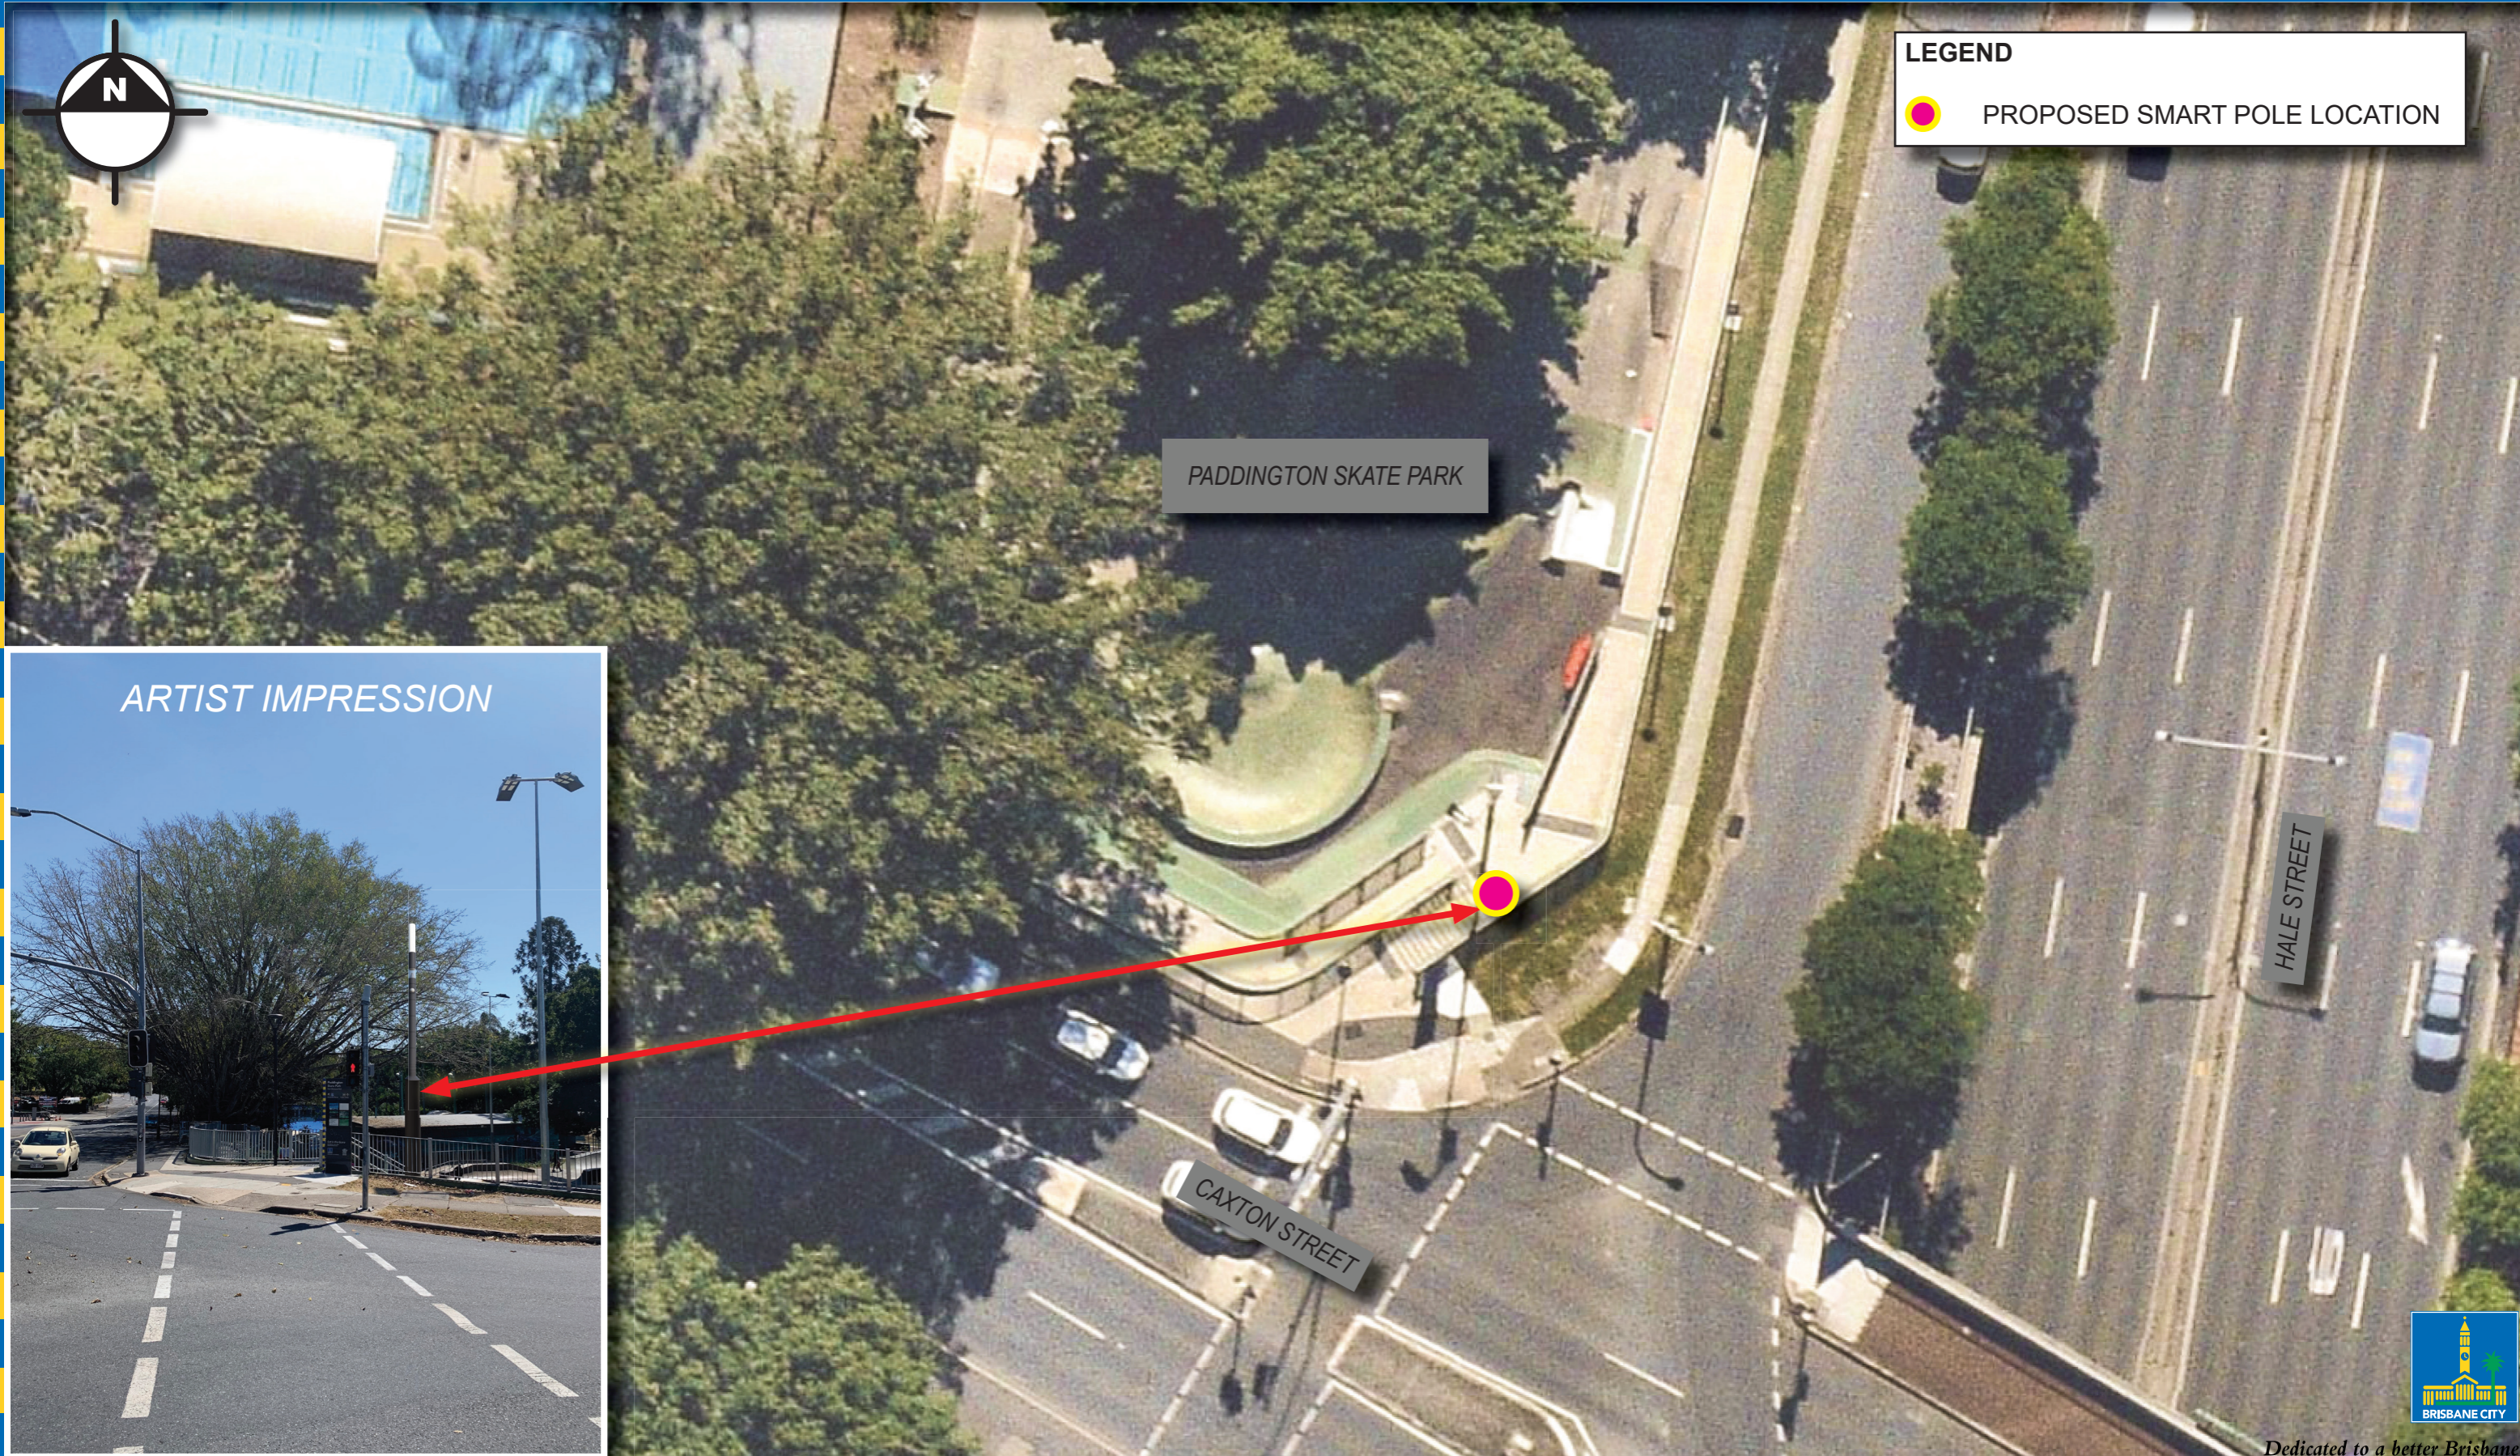

BRISBANE SMART POLES

PADDINGTON SKATE PARK - PADDINGTON

For more information about this project, please call the Project Team on 1800 884 681.

SECURITY LABEL: FOR OFFICIAL USE ONLY

PROJECT PLAN
October 2019

Dedicated to a better Brisbane