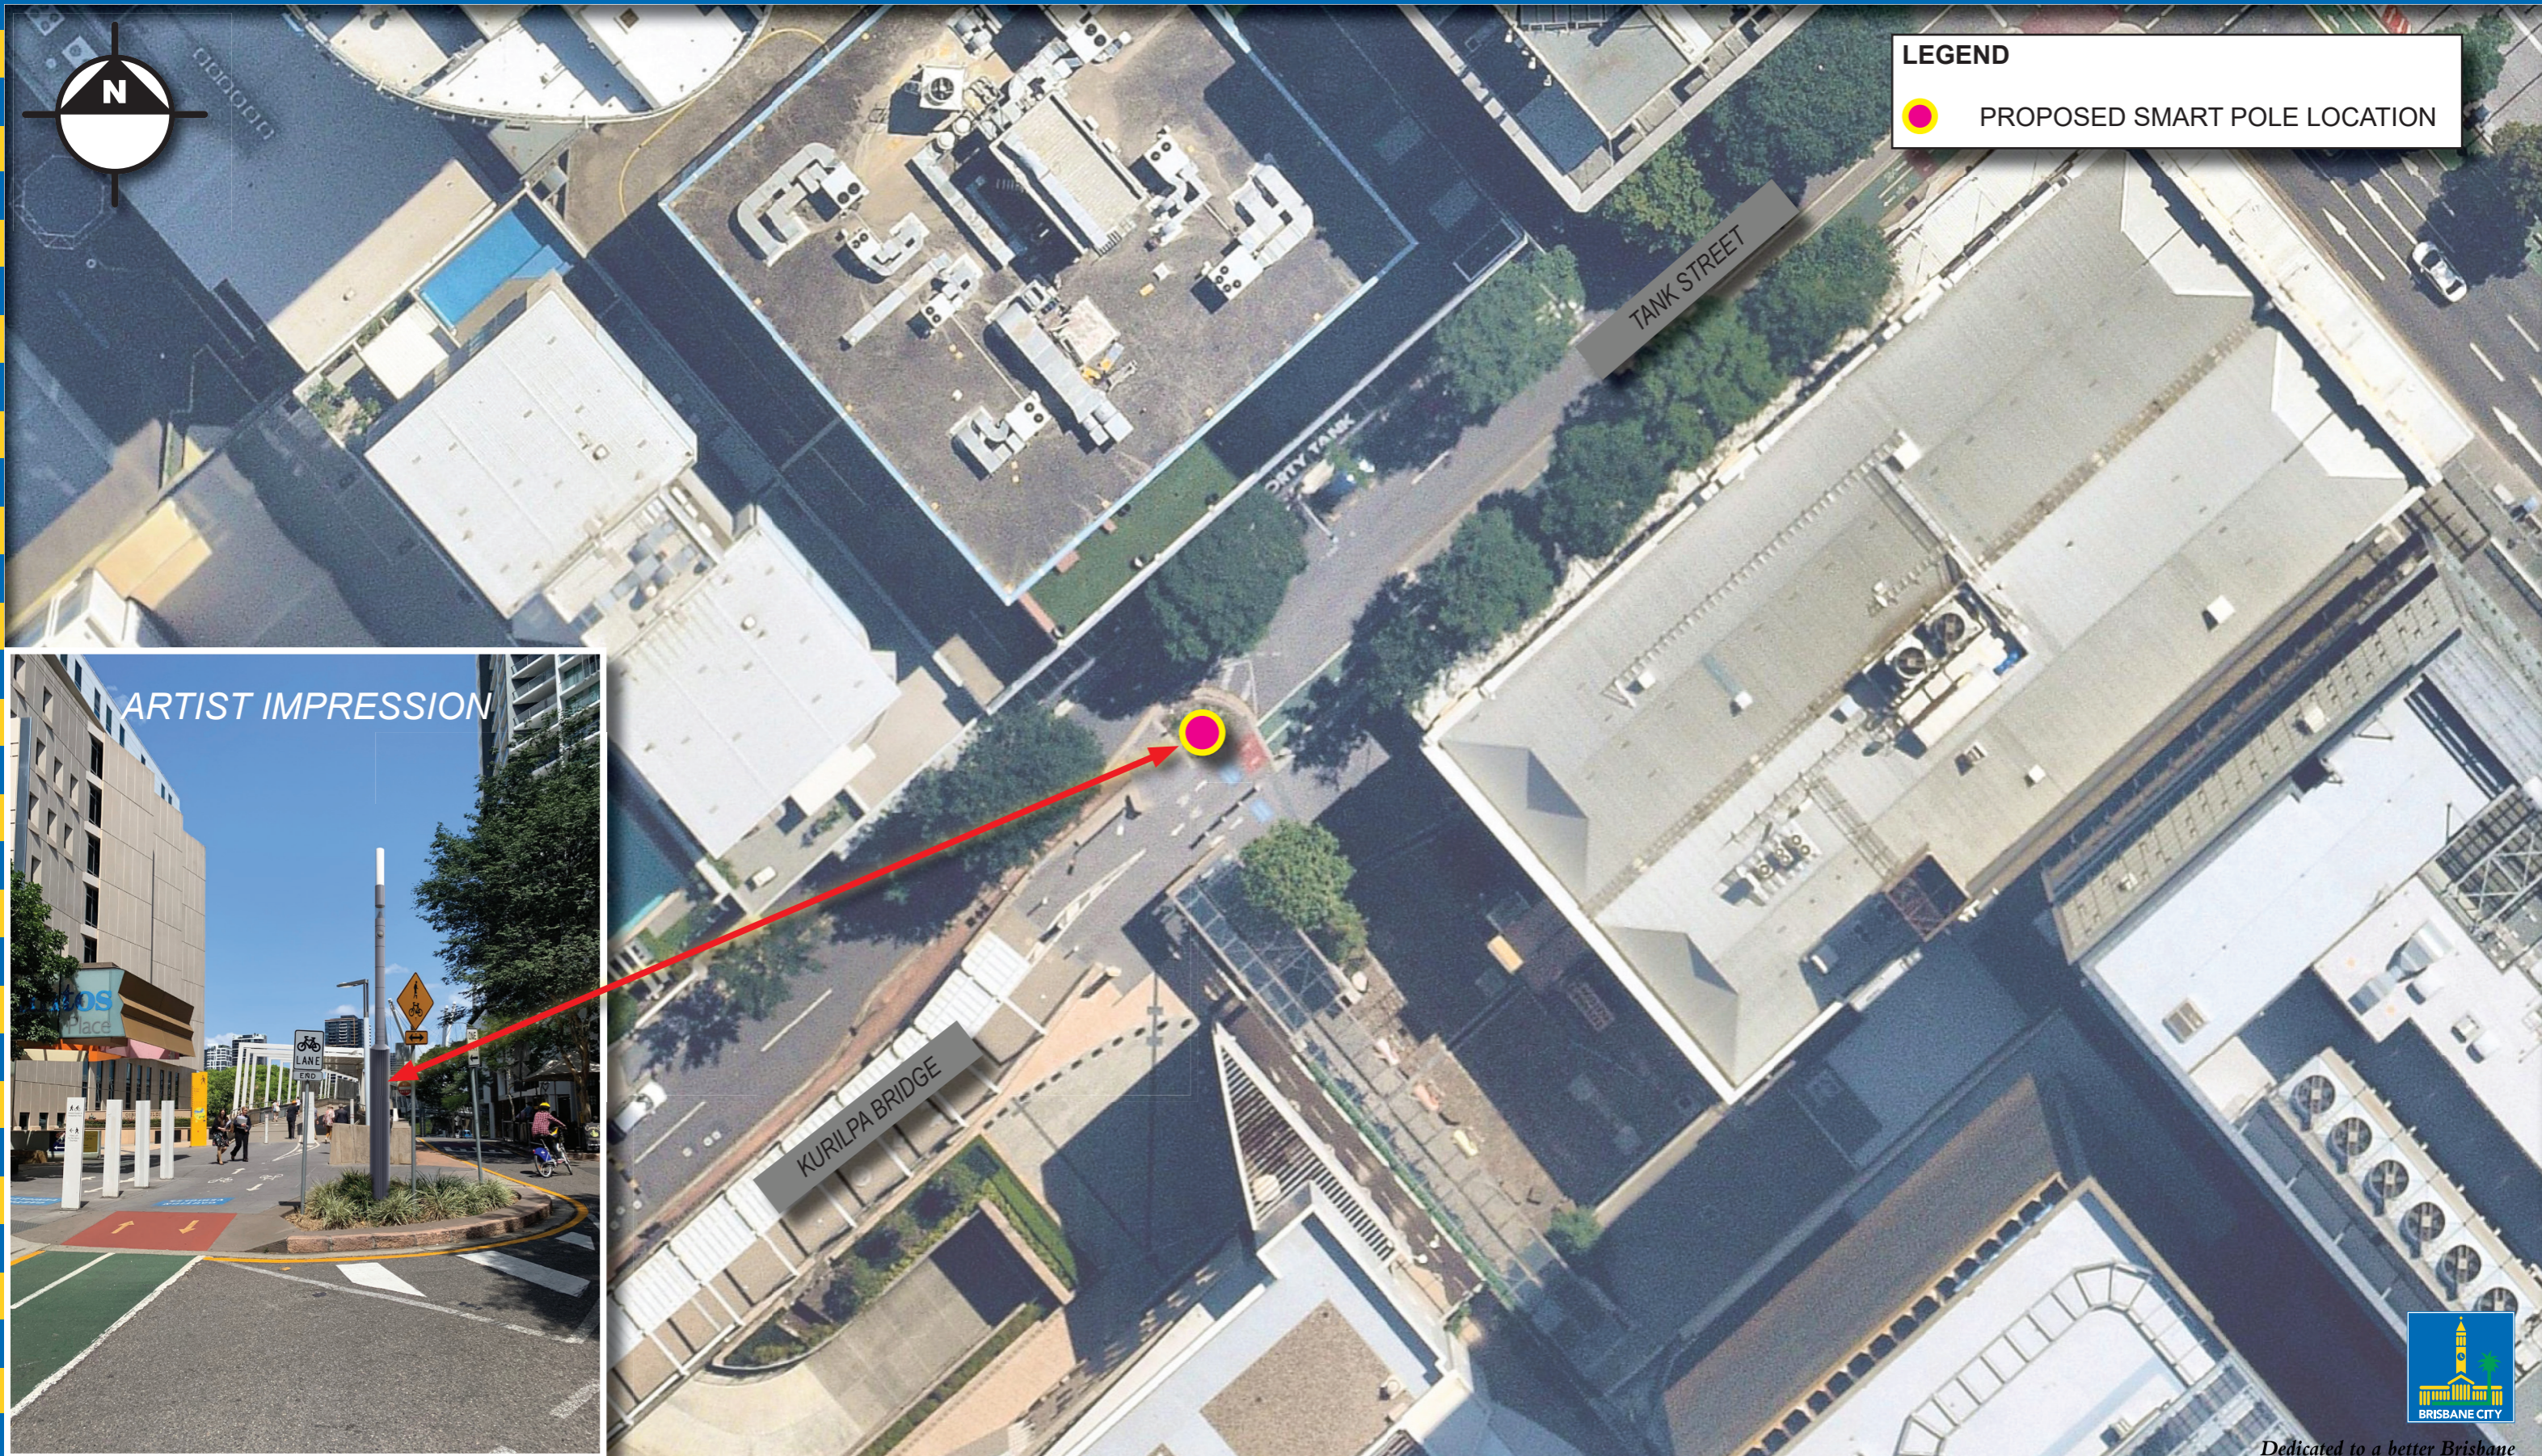

BRISBANE SMART POLES

TANK STREET - BRISBANE CITY

LEGEND

 PROPOSED SMART POLE LOCATION

For more information about this project, please call the Project Team on 1800 884 681.

IMAGERY AND CADASTRAL DATA DISCLAIMER
While every care is taken by Brisbane City Council (BCC) and the Department of Natural Resources, Mines and Energy (DNRM) to ensure the accuracy of the data supplied by BCC and NRM, BCC and NRM party and expressly make no representation or warranty about its accuracy, reliability, completeness or suitability for any particular purpose and disclaim all responsibility and all liability (including without limitation, liability in negligence) for all damages, losses, claims (including indirect or consequential damage) and costs which may be incurred as a result of data being inaccurate or incomplete in any way and for any reason.