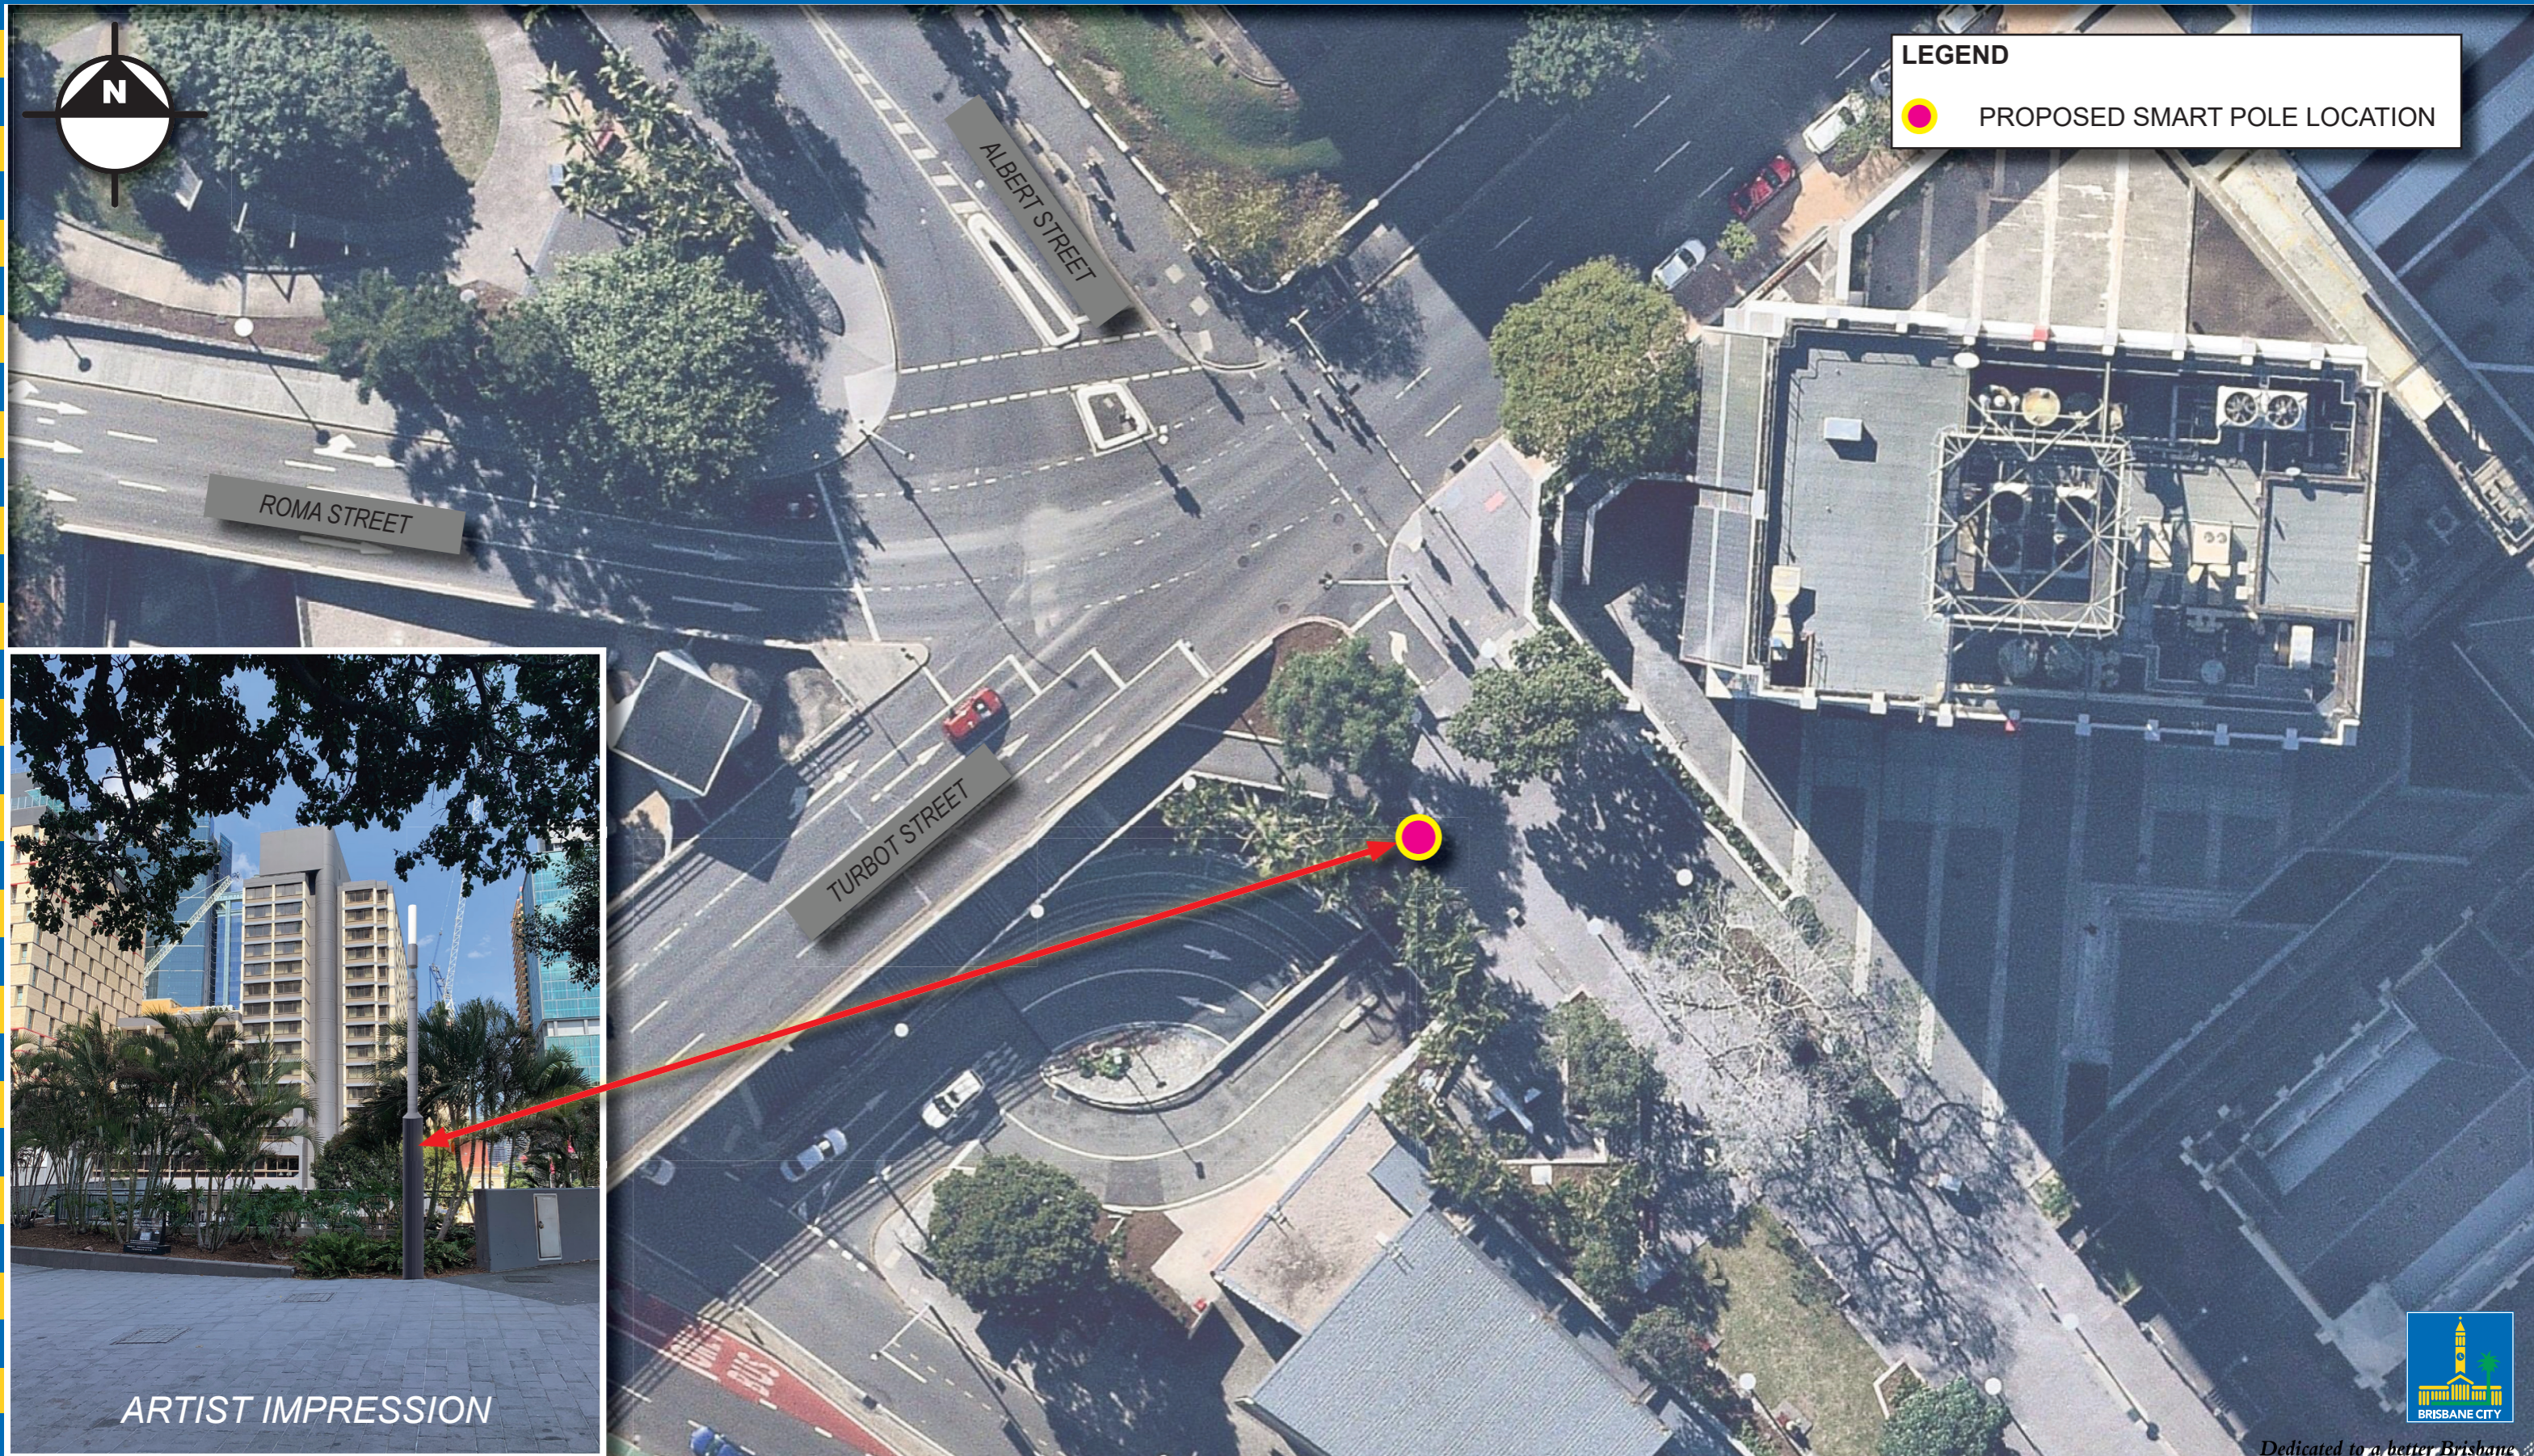

BRISBANE SMART POLES

CORNER OF ROMA, ALBERT AND TURBOT STREETS - BRISBANE CITY

LEGEND

 PROPOSED SMART POLE LOCATION

ARTIST IMPRESSION

Dedicated to a better Brisbane

For more information about this project, please call the Project Team on 1800 884 681.